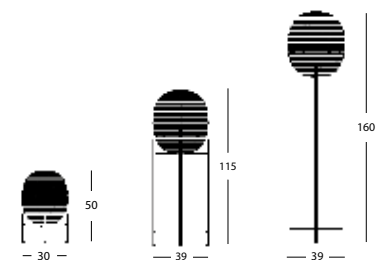

FIREFLY

1. **MATERIALS** rattan lamp shade
   6W E27 LED bulb
2. natural rattan with white fabric cord
   - black rattan with black fabric cord

1. **COLOURS**
2. pure natural
   - black