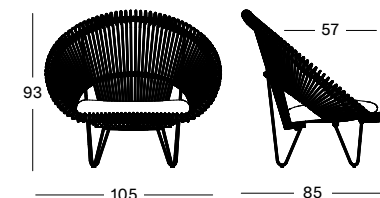

CRUZ COCOON

SEAT natural rattan

BASE black powder coated steel

CUSHIONS 10 cm high resilience foam
fabric as shown: geneva moon white
other fabrics see page 106 - 107