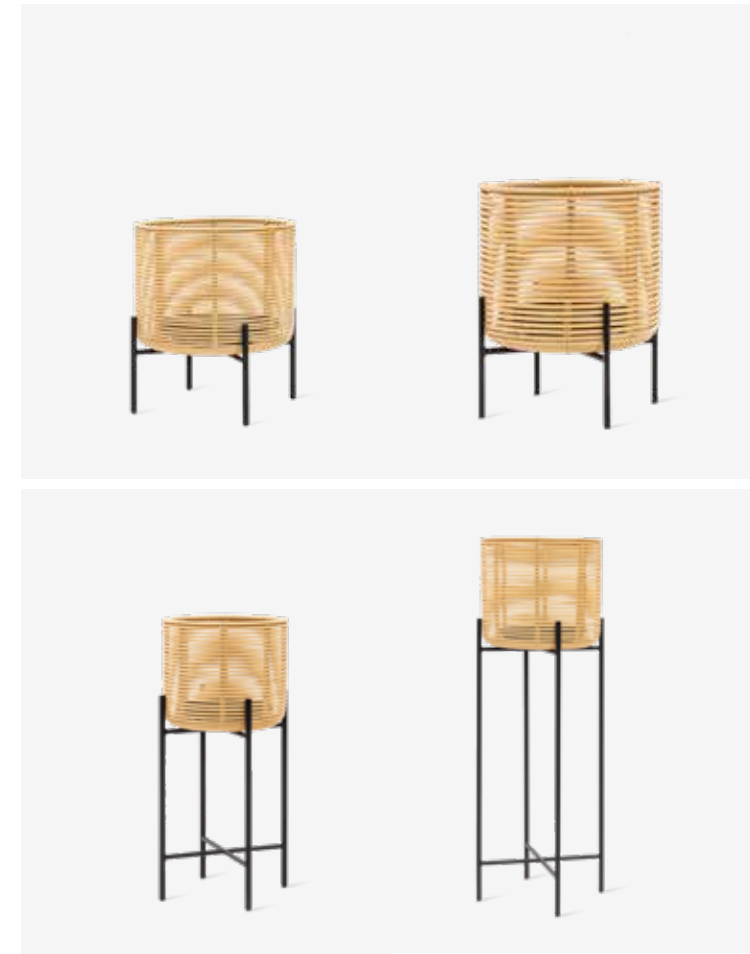

IVO PLANT STAND SMALL / MEDIUM / LARGE

MATERIALS black HDPE wicker basket
black power coated steel base

DIMENSIONS

VIVI PLANT STAND SMALL / MEDIUM / LARGE / X-LARGE

MATERIALS natural varnished rattan basket
black power coated steel base

DIMENSIONS