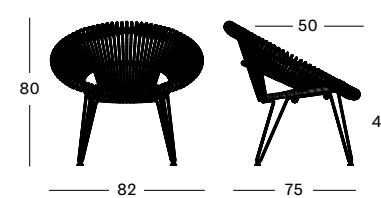

CRUZ LAZY CHAIR

SEAT natural rattan

BASE black powder coated steel

CUSHIONS 2 cm polyether foam
fabrics see page 106 - 107