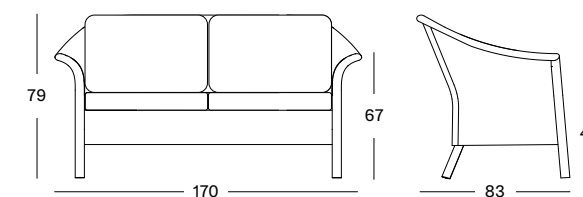

VICTOR LOUNGE SOFA

SEAT lloyd loom seat
rattan frame
colour as shown: nacré
other loom colours see page 104 - 105

CUSHIONS 10 cm high resilience foam
fabric as shown: geneva silvergrey
other fabrics see page 106 - 107