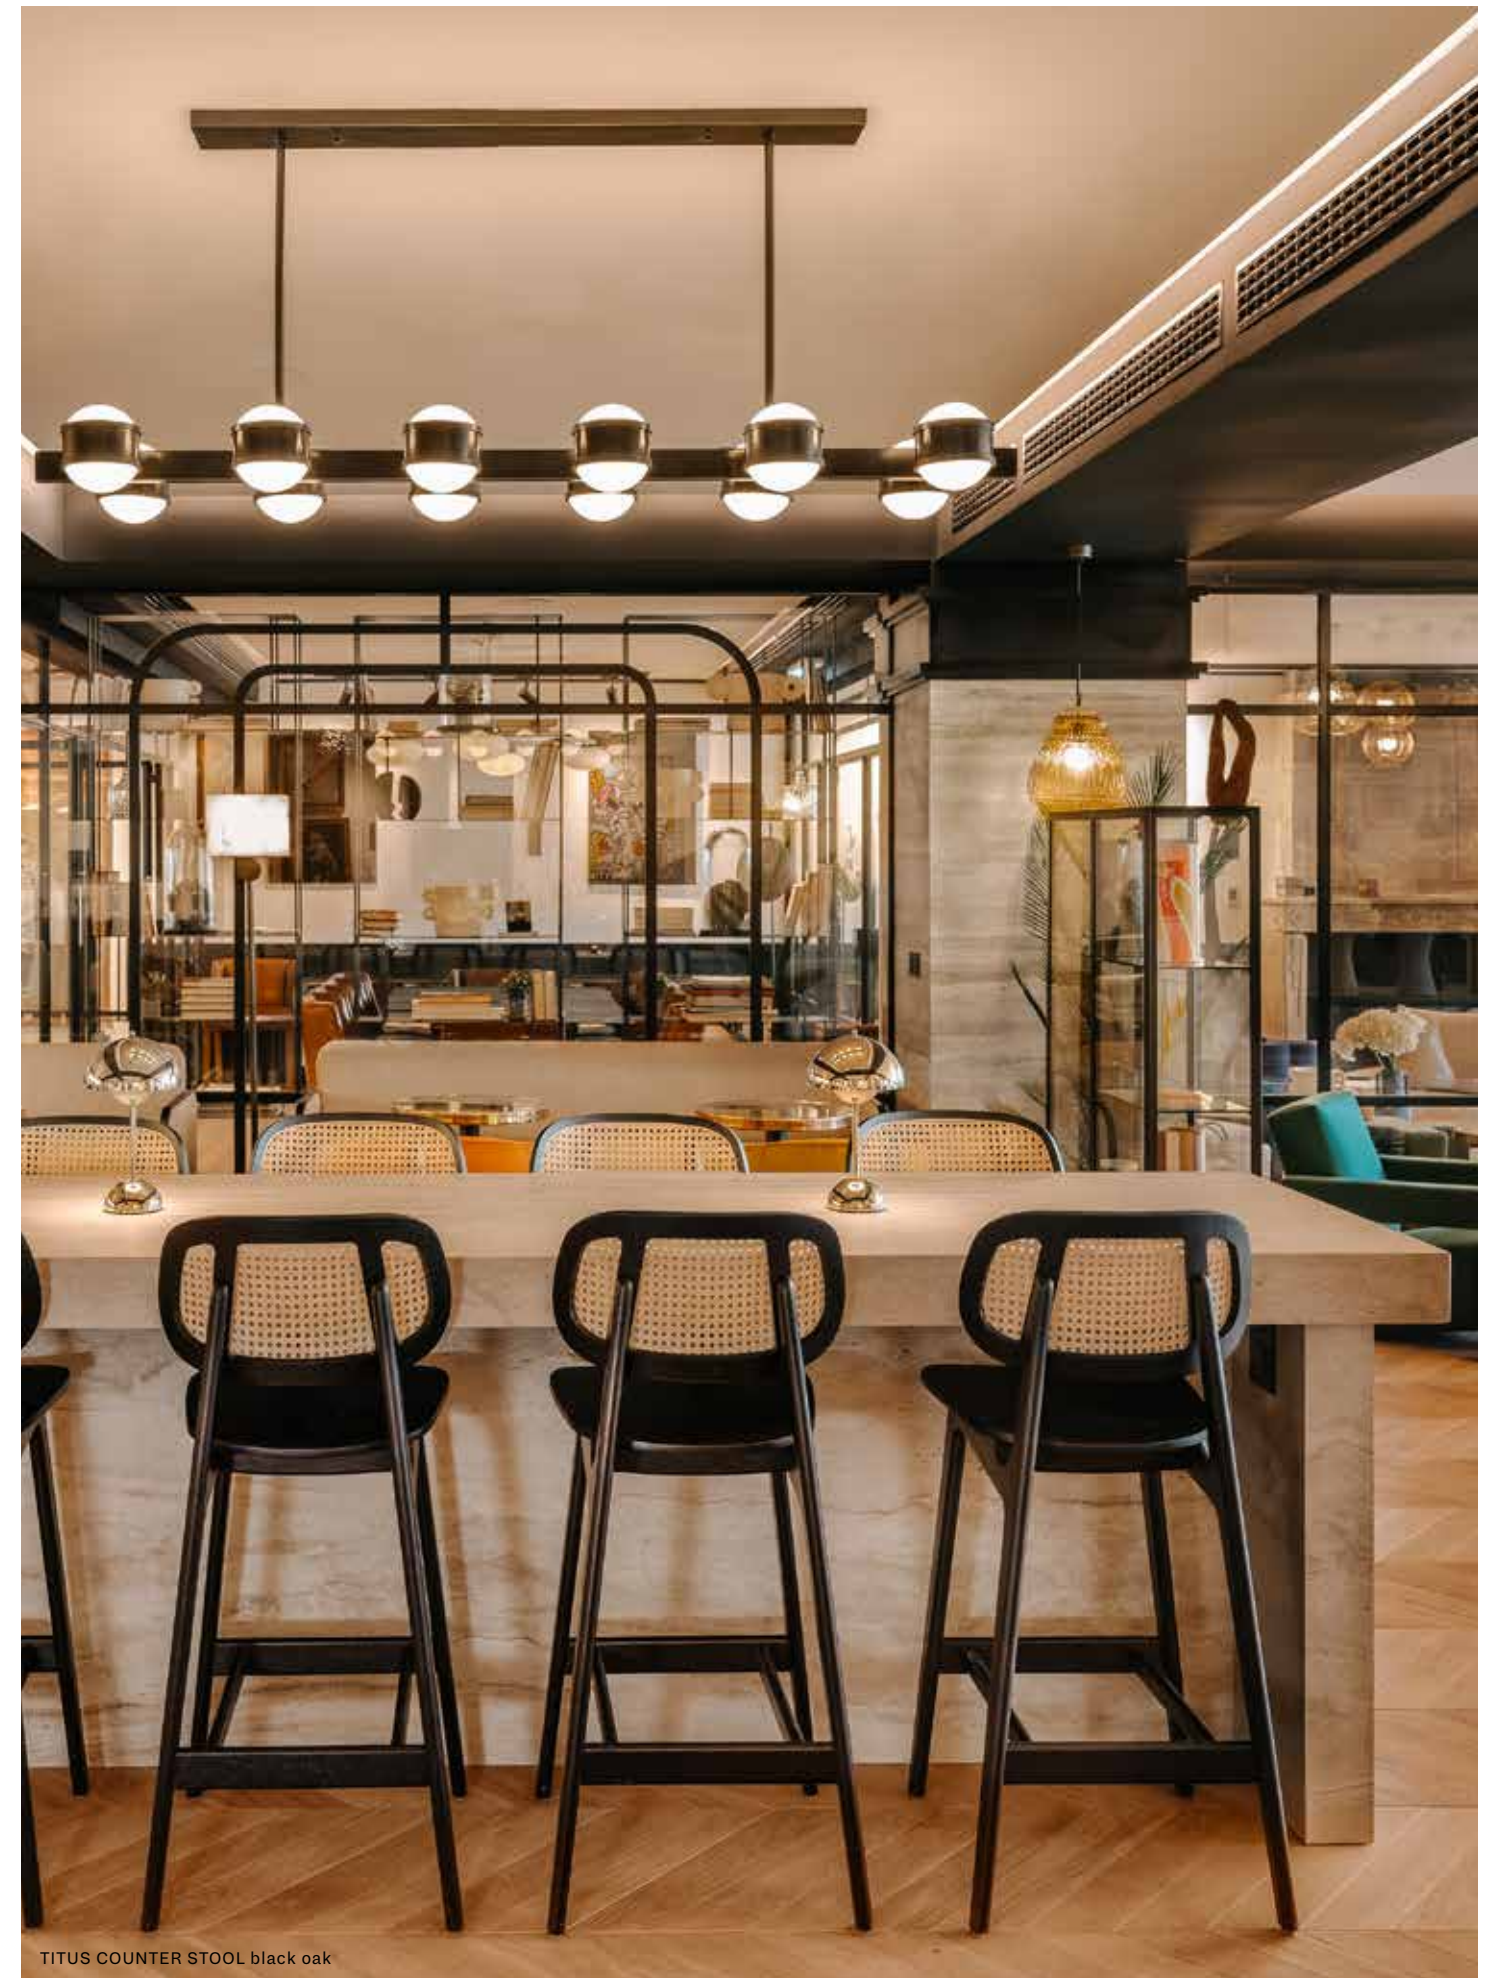

HILTON MARTY

BORDEAUX - FRANCE

The Hilton Hotel in Bordeaux is a luxurious establishment located in the heart of the city. Its elegant design, exceptional service, and prime location make it a popular choice for travelers seeking a comfortable and upscale stay.

The hotel boasts a large bar topped with an avalanche of chandeliers which serves as the central hub within the hotel lobby and is decorated in a fusion of classical wood, steel and concrete industrial features interspersed with bright colours, vintage furniture, and multi-textured fabrics.

The name MARTY is derived from a combination of the letter “M” of the Mériadeck district and the ‘arty’ concept, highlighting the vital role that art plays in the venue. This new hotel is a genuine incubator, midway between an art gallery and a living space.

TITUS COUNTER STOOL black oak