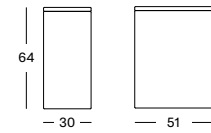

LAURA LAUNDRY BASKET

MATERIALS lloyd loom upholstery
wood frame
removable laundry bag

COLOURS colour as shown: pure white
other loom colours see page 104 - 105