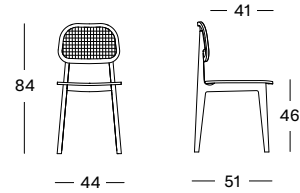

TITUS DINING CHAIR CANE SEAT

SEAT cane weave and plywood

BACKREST cane weave and plywood

1. **FINISH**
2. black stained and varnished oak
   - natural varnished oak
   - tobacco stained and varnished beech