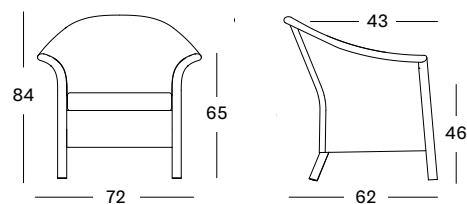

VICTOR XL

SEAT lloyd loom seat
rattan frame
colour as shown: black
other loom colours see page 104 - 105

CUSHIONS 10 cm high resilience foam
fabrics as shown: geneva silvergrey
other fabrics see page 106 - 107

VICTOR LOUNGE CHAIR

SEAT lloyd loom seat
rattan frame
colour as shown: nacré
other loom colours see page 104 - 105

CUSHIONS 10 cm high resilience foam
fabric as shown: geneva silvergrey
other fabrics see page 106 - 107