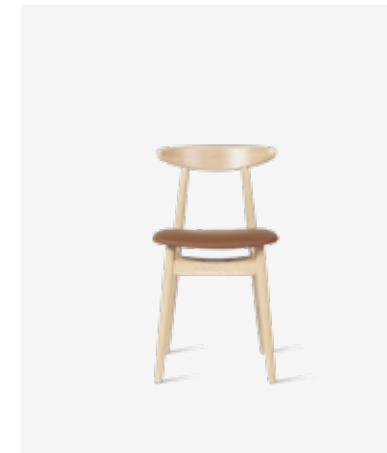

TEO DINING CHAIR UPHOLSTERED

NATURAL OAK padded seat in chestnut vegan leather
natural varnished solid oak (as shown)

NEARLY BLACK padded seat in black vegan leather
nearly black stained solid beech