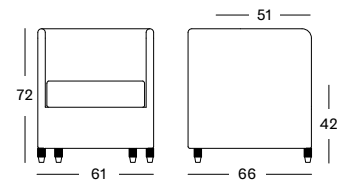

TOKYO

MATERIALS lloyd loom seat
rattan frame
colour as shown: oyster
other loom colours see page 104 - 105

CUSHION 9 cm high resilience foam
fabric as shown: geneva grey
other fabrics see page 106 - 107

VICTOR XL

SEAT lloyd loom seat
rattan frame
colour as shown: black
other loom colours see page 104 - 105

CUSHIONS 10 cm high resilience foam
fabrics as shown: geneva silvergrey
other fabrics see page 106 - 107

VICTOR LOUNGE CHAIR

SEAT lloyd loom seat
rattan frame
colour as shown: nacré
other loom colours see page 104 - 105

CUSHIONS 10 cm high resilience foam
fabric as shown: geneva silvergrey
other fabrics see page 106 - 107

VICTOR LOUNGE SOFA

SEAT lloyd loom seat
rattan frame
colour as shown: nacré
other loom colours see page 104 - 105

CUSHIONS 10 cm high resilience foam
fabric as shown: geneva silvergrey
other fabrics see page 106 - 107