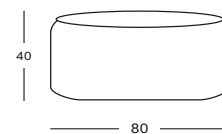

OTTO POUFFE

MATERIALS outer cover: crochet
filling: polystyrene beads
colour as shown: taupe

COLOURS

- taupe
- moss
- terracotta
- charcoal