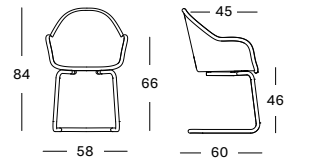

AVRIL HB DINING CHAIR CANTILEVER BASE

1. **SEAT** lloyd loom seat
   colour as shown: black
   other loom colours see page 104 - 105
2. **BASE**
3. black powder coated steel
   - brushed nickel steel
4. **CUSHION** 2 cm polyether foam filling
5. **FABRICS** see page 106 - 107