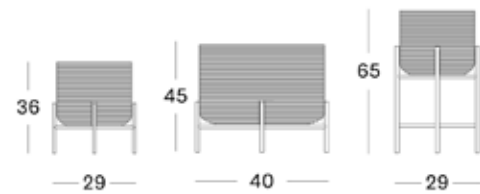

**DIMENSIONS**

**VIVI PLANT STAND SMALL / MEDIUM / LARGE / X-LARGE**

**MATERIALS** natural varnished rattan basket  
black power coated steel base

**DIMENSIONS**