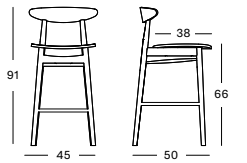

TEO COUNTER STOOL

SEAT plywood seat
colour as shown: nearly black stained solid beech

FRAME solid beech

FINISH

- nearly black stained solid beech
- natural varnished solid oak

LILY COUNTER / BAR STOOL OAK BASE

SEAT lloyd loom seat
colour as shown: grey wash
other loom colours see page 104 - 105

BASE natural varnished solid oak