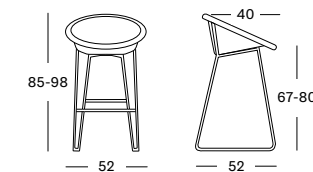

AVRIL COUNTER / BAR STOOL OAK BASE

SEAT lloyd loom seat
colour as shown: pebble
other loom colours see page 104 - 105

BASE natural varnished solid oak

TEO COUNTER STOOL

SEAT plywood seat
colour as shown: nearly black stained solid beech

FRAME solid beech

FINISH

- nearly black stained solid beech
- natural varnished solid oak

LILY COUNTER / BAR STOOL OAK BASE

SEAT lloyd loom seat
colour as shown: grey wash
other loom colours see page 104 - 105

BASE natural varnished solid oak

TEO BAR STOOL

SEAT beech plywood seat
colour: nearly black

FRAME black stained beech

TITUS COUNTER / BAR STOOL

SEAT plywood seat

FRAME

- black stained oak
- natural varnished oak
- tobacco stained beech

TEO BAR STOOL UPHOLSTERED

SEAT upholstered padded seat
colour: black vegan leather / nearly black

FRAME black stained beech

JOE COUNTER / BAR STOOL BLACK SLED BASE

SEAT lloyd loom seat
colour as shown: black
other loom colours see page 102-103

BASE black powder coated steel