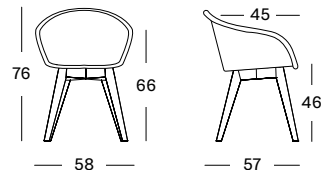

AVRIL DINING CHAIR WOOD BASE

1. **SEAT** lloyd loom seat
   colour as shown: black
   other loom colours see page 104 - 105
2. **BASE**
3. black stained hardwood
   - natural varnished solid oak
4. **CUSHIONS** 2 cm polyether foam filling
5. **FABRICS** see page 106 - 107