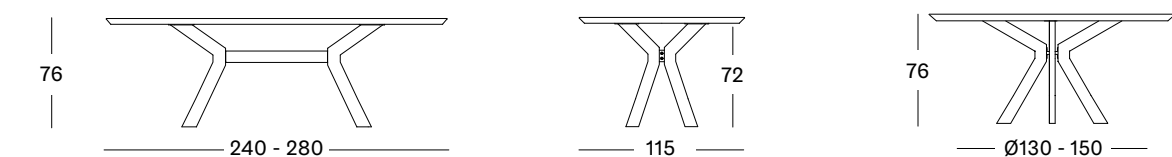

### DIMENSIONS

	top	base
<b>ronda</b>	dia 110 cm	dia 60 cm
<b>quadro</b>	70 x 70 cm	43 x 43 cm
<b>sphera</b>	dia 80 cm	concentric 45 x 45 cm

### DIMENSIONS

	top	base
<b>240 cm</b>	solid oak (4 cm) top ellipse shape with slanted edge	black steel
<b>280 cm</b>	solid oak (4 cm) top ellipse shape with slanted edge	black steel
<b>dia 130 cm</b>	solid oak (4 cm) top round shaped with slanted edge	black steel
<b>dia 150 cm</b>	solid oak (4 cm) top round shaped with slanted edge	black steel