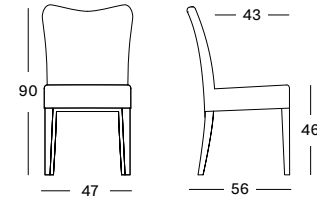

CHESTER DINING CHAIR

SEAT lloyd loom seat
colour as shown: sparkle
other loom colours see page 104 - 105

BASE painted rattan

CUSHIONS 4 cm polyether foam filling

FABRICS see page 106 - 107