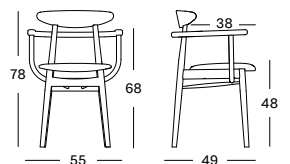

### LILY DINING CHAIR WOOD BASE

**SEAT** lloyd loom seat  
colour as shown: pure white  
other loom colours see page 104 - 105

- BASE**
- black wood base
  - oak base