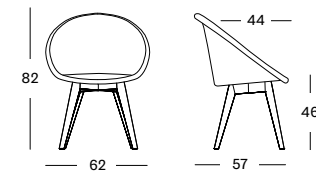

JACK DINING CHAIR OAK BASE

SEAT lloyd loom seat
colour as shown: black
other loom colours see page 104 - 105

BASE

- black stained hardwood
- natural varnished solid oak

CUSHIONS 2 cm polyether foam filling

FABRICS see page 106 - 107