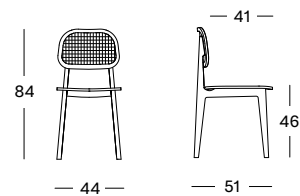

TITUS DINING CHAIR PLYWOOD SEAT

SEAT plywood seat

BACKREST cane weave and plywood

1. **FINISH**
2. black stained and varnished oak
   - natural varnished oak
   - tobacco stained and varnished beech

TITUS DINING CHAIR UPHOLSTERED SEAT

SEAT upholstered seat
fabric as shown: black bouclé
other fabrics see page 106 - 107

BACKREST cane weave and plywood

1. **FINISH**
2. black stained and varnished solid oak
   - natural varnished oak
   - tobacco stained and varnished beech