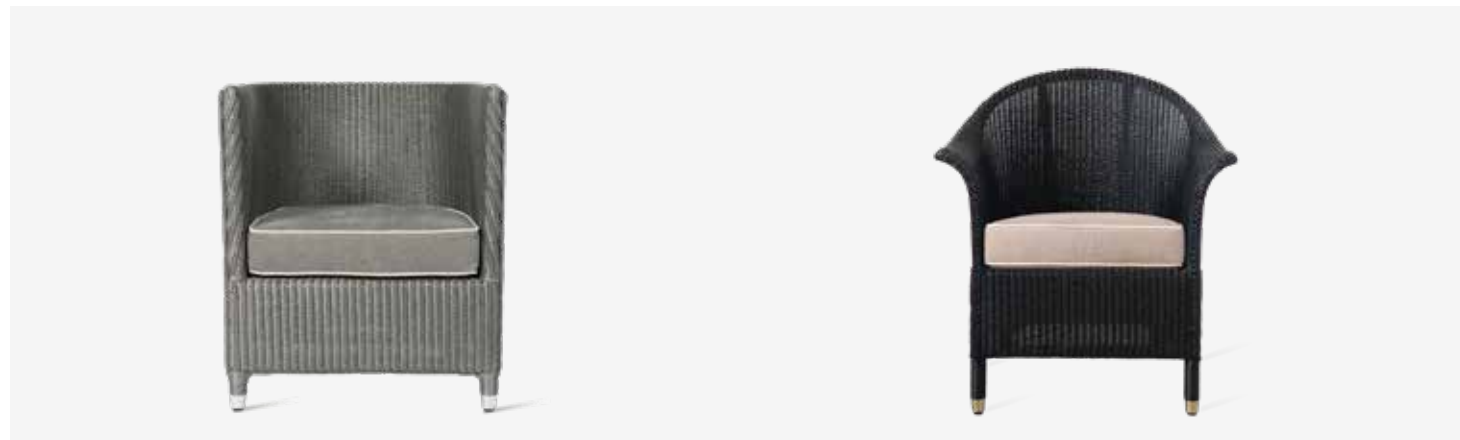

TOKYO

MATERIALS lloyd loom seat
rattan frame
colour as shown: oyster
other loom colours see page 104 - 105

CUSHION 9 cm high resilience foam
fabric as shown: geneva grey
other fabrics see page 106 - 107

VICTOR XL

SEAT lloyd loom seat
rattan frame
colour as shown: black
other loom colours see page 104 - 105

CUSHIONS 10 cm high resilience foam
fabrics as shown: geneva silvergrey
other fabrics see page 106 - 107