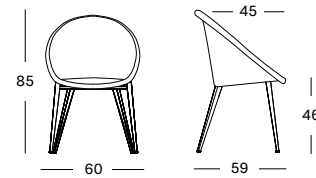

JACK DINING CHAIR STEEL BASE

SEAT lloyd loom seat
colour as shown: black
other loom colours see page 104 - 105

BASE black powder coated steel

CUSHIONS 2 cm polyether foam filling

FABRICS see page 106 - 107