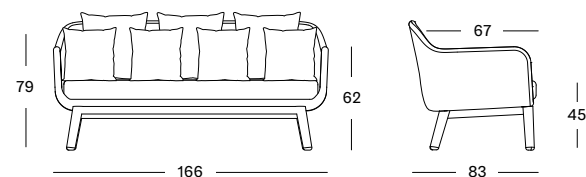

JOE COCOON

SEAT lloyd loom seat
rattan frame
colour as shown: grey wash
other loom colours see page 104 - 105

BASE black powder coated steel

CUSHIONS 8 cm high resilience foam
fabrics as shown: geneva moon white
other fabrics see page 106 - 107

JOE LOUNGE

SEAT lloyd loom seat
rattan frame
colour as shown: clear
other loom colours see page 104 - 105

BASE black powder coated steel

CUSHIONS 10 cm high resilience foam
fabrics as shown: spice and coral
other fabrics see page 106 - 107