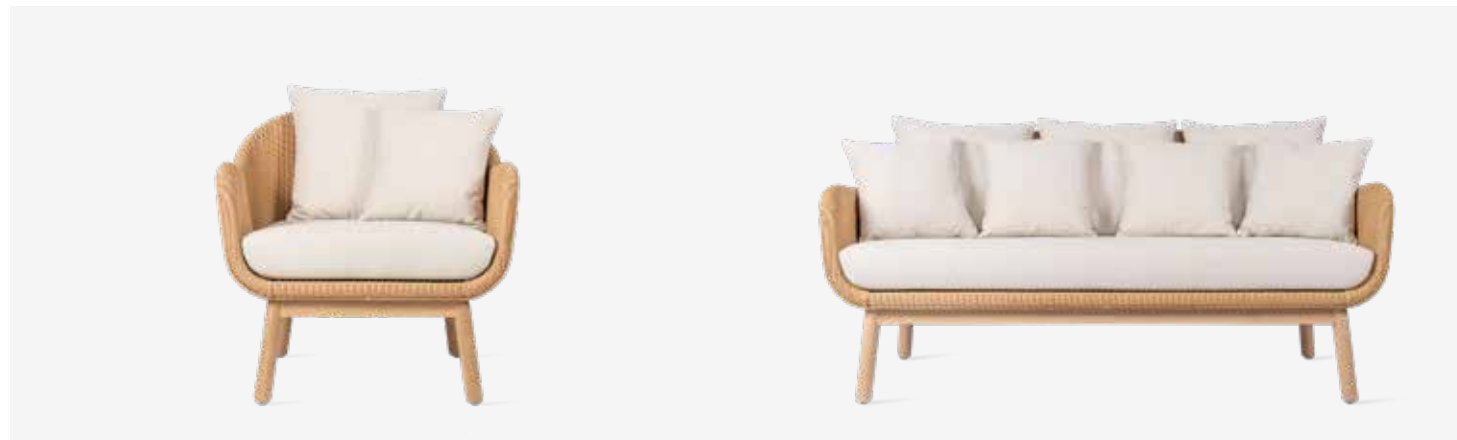

ALEX LOUNGE CHAIR

SEAT lloyd loom seat
colour as shown: clear
other loom colours see page 104 - 105

BASE natural varnished solid oak base

CUSHIONS 10 cm high resilience foam
fabrics as shown: geneva moon white
other fabrics see page 106 - 107

ALEX LOUNGE SOFA

SEAT lloyd loom seat
colour as shown: clear
other loom colours see page 104 - 105

BASE natural varnished solid oak base

CUSHIONS 10 cm high resilience foam
fabrics as shown: geneva moon white
other fabrics see page 106 - 107