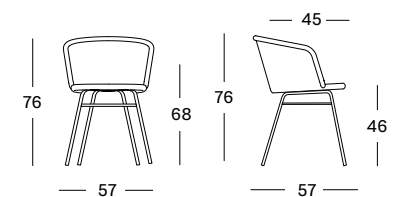

JULES DINING CHAIR STEEL A BASE

SEAT lloyd loom seat
colour as shown: espresso
other loom colours see page 104 - 105

BASE black powder coated steel

CUSHIONS 2 cm polyether foam filling

FABRICS see page 106 - 107