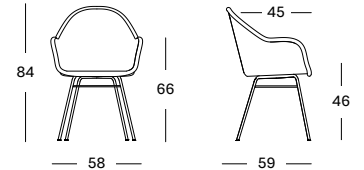

AVRIL HB DINING CHAIR STEEL A BASE

1. **SEAT** lloyd loom seat
   colour as shown: black
   other loom colours see page 104 - 105
2. **BASE** black powder coated steel
3. **CUSHION** 2 cm polyether foam filling
4. **FABRICS** see page 106 - 107