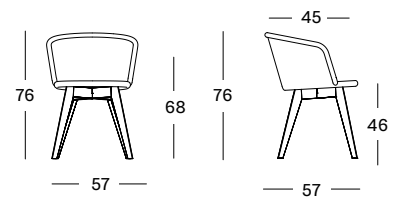

JULES DINING CHAIR WOOD BASE

SEAT lloyd loom seat
colour as shown: espresso
other loom colours see page 104 - 105

BASE

- black stained hardwood
- natural varnished solid oak

CUSHIONS 2 cm polyether foam filling

FABRICS see page 106 - 107

YANN DINING CHAIR WOOD BASE

SEAT lloyd loom seat
colour as shown: black
other loom colours see page 104 - 105

BASE

- black stained hardwood
- natural varnished solid oak

CUSHIONS 2 cm polyether foam filling

FABRICS see page 106 - 107