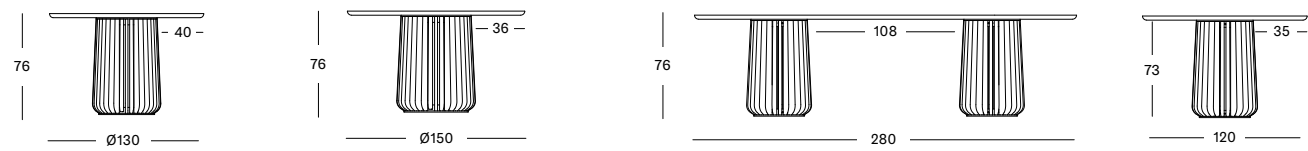

#### DIMENSIONS

	top	base
<b>dia 130 cm</b>	3 cm thickness with rounded edge	conic round dia 50 cm
<b>dia 150 cm</b>	3 cm thickness with rounded edge	conic round dia 60 cm
<b>280 x 120 cm</b>	oval shape 3 cm thickness with rounded edge	2x conic round 50 cm