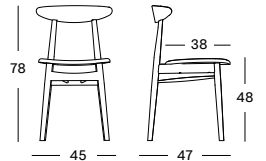

TEO DINING CHAIR UPHOLSTERED

NATURAL OAK padded seat in chestnut vegan leather
natural varnished solid oak (as shown)

NEARLY BLACK padded seat in black vegan leather
nearly black stained solid beech