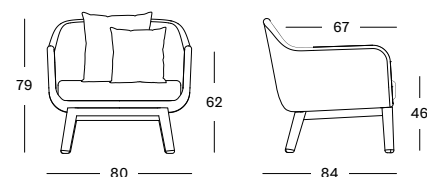

JOE COCOON

SEAT lloyd loom seat
rattan frame
colour as shown: grey wash
other loom colours see page 104 - 105

BASE black powder coated steel

CUSHIONS 8 cm high resilience foam
fabrics as shown: geneva moon white
other fabrics see page 106 - 107

JOE LOUNGE

SEAT lloyd loom seat
rattan frame
colour as shown: clear
other loom colours see page 104 - 105

BASE black powder coated steel

CUSHIONS 10 cm high resilience foam
fabrics as shown: spice and coral
other fabrics see page 106 - 107