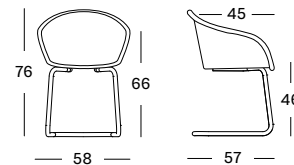

AVRIL DINING CHAIR CANTILEVER BASE

1. **SEAT** lloyd loom seat
   colour as shown: oyster
   other loom colours see page 104 - 105
2. **BASE**
3. black powder coated steel
   - brushed nickel steel
4. **CUSHIONS** 2 cm polyether foam filling
5. **FABRICS** see page 106 - 107