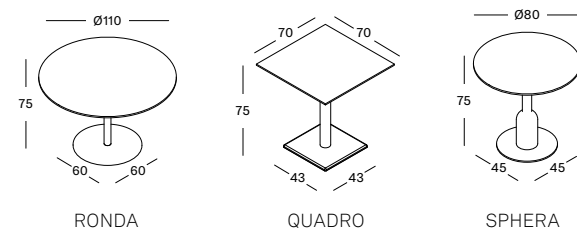

#### DIMENSIONS

	top	base
<b>dia 130 cm</b>	round shape 4 cm with a chamfered edge	dia 40 cm
<b>dia 150 cm</b>	round shape 4 cm with a chamfered edge	dia 50 cm
<b>200 x 120 cm</b>	ellipse shape 4 cm with a chamfered edge	conic ellipse shape 81 x 37 cm
<b>240 x 120 cm</b>	ellipse shape 4 cm with a chamfered edge	2x ellipse shape 41 x 18 cm
<b>275 x 120 cm</b>	ellipse shape 4 cm with a chamfered edge	2x ellipse shape 41 x 18 cm

### BISTRO TABLES

- MATERIALS**
- solid oak table top (25 mm), natural varnish
  - hpl table top (10 mm)

**BASE** galvanized black powder coated steel

**GLIDES** adjustable glides

### DIMENSIONS

	top	base
<b>ronda</b>	dia 110 cm	dia 60 cm
<b>quadro</b>	70 x 70 cm	43 x 43 cm
<b>sphera</b>	dia 80 cm	concentric 45 x 45 cm