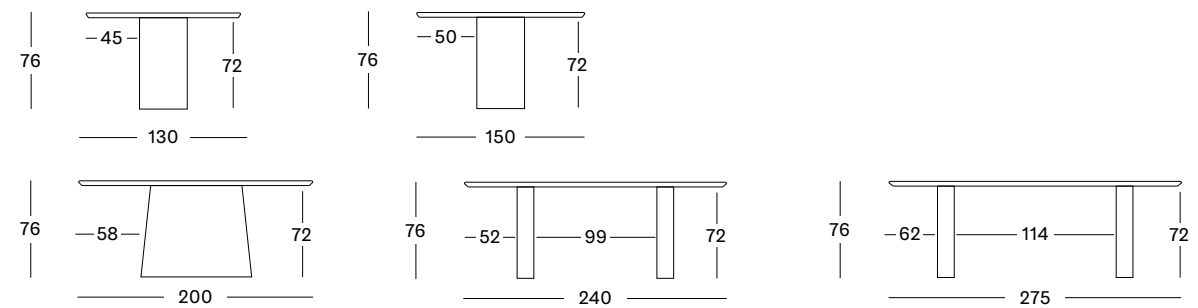

#### DIMENSIONS

	top	base
<b>dia 130 cm</b>	round shape 4 cm with a chamfered edge	dia 40 cm
<b>dia 150 cm</b>	round shape 4 cm with a chamfered edge	dia 50 cm
<b>200 x 120 cm</b>	ellipse shape 4 cm with a chamfered edge	conic ellipse shape 81 x 37 cm
<b>240 x 120 cm</b>	ellipse shape 4 cm with a chamfered edge	2x ellipse shape 41 x 18 cm
<b>275 x 120 cm</b>	ellipse shape 4 cm with a chamfered edge	2x ellipse shape 41 x 18 cm