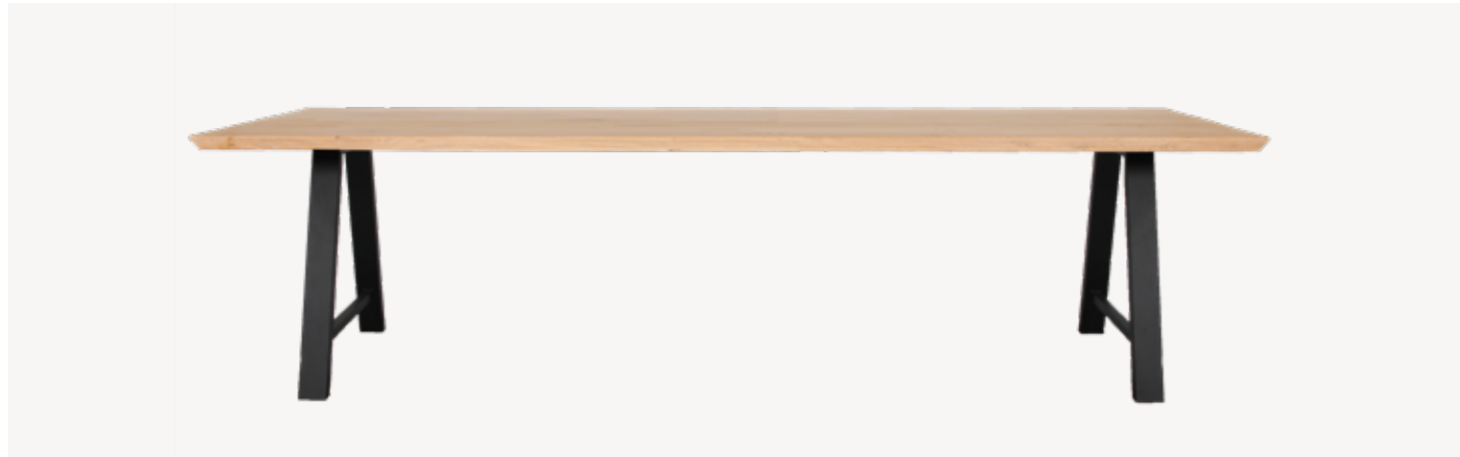

ALBERT DINING TABLE RECTANGULAR

MATERIALS solid oak table top (4 cm) with slanted edge in 1 or 2 pieces and black steel base

GLIDES felt glides

FINISH natural oak varnish

EDGE slanted

TOP

FRAME

DIMENSIONS

	180 x 90	200 x 100	220 x 100	240 x 100	260 x 100	300 x 100
A base	x	x	x	x	x	x
X base	-	x	x	x	x	x
Square base	x	x	x	x	x	x

DIMENSIONS

SEATING POSSIBILITIES

A & X BASE

SQUARE BASE