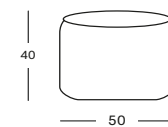

OTTO POUFFE

MATERIALS outer cover: crochet
filling: polystyrene beads
colour as shown: taupe

COLOURS

- taupe
- moss
- terracotta
- charcoal