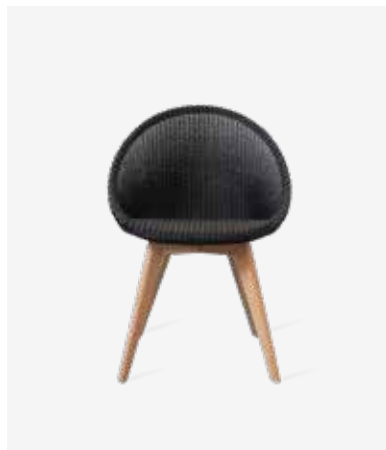

JACK DINING CHAIR OAK BASE

SEAT lloyd loom seat
colour as shown: black
other loom colours see page 104 - 105

BASE

- black stained hardwood
- natural varnished solid oak

CUSHIONS 2 cm polyether foam filling

FABRICS see page 106 - 107