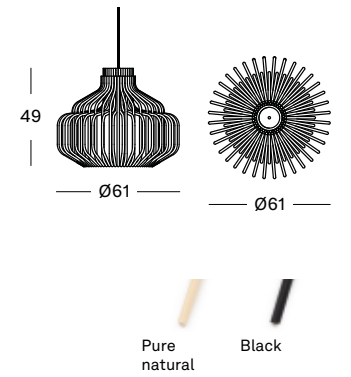

BULB

1. **MATERIALS** rattan lamp shade
   6W E27 LED bulb
2. natural rattan with white fabric cord
   - black rattan with black fabric cord

1. **COLOURS**
2. pure natural
   - black