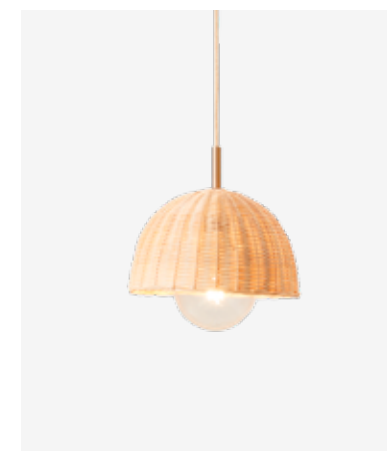

LUNA

1. **MATERIALS** natural rattan lamp shade
   brass strain relief clamp
   jute fabric cord
   brass ceiling fixture
   6W E27 LED bulb