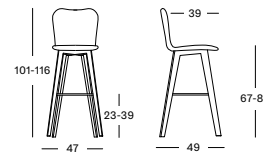

TEO BAR STOOL

SEAT beech plywood seat
colour: nearly black

FRAME black stained beech