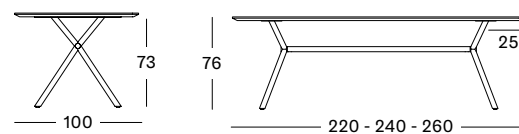

DIMENSIONS