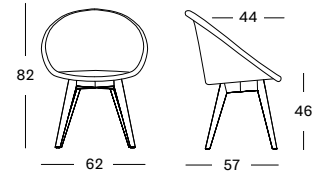

JOE DINING CHAIR WOOD BASE

SEAT lloyd loom seat
colour as shown: caramel
other loom colours see page 104 - 105

BASE

- black stained hardwood
- natural varnished solid oak

CUSHIONS 2 cm polyether foam filling

FABRICS see page 106 - 107