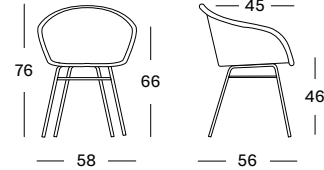

AVRIL DINING CHAIR STEEL A BASE

1. **SEAT** lloyd loom seat
   colour as shown: nacré
   other loom colours see page 104 - 105
2. **BASE** black powder coated steel
3. **CUSHIONS** 2 cm polyether foam filling
4. **FABRICS** see page 106 - 107