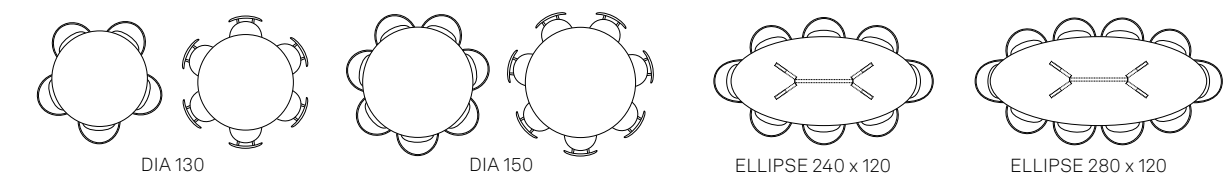

SEATING POSSIBILITIES