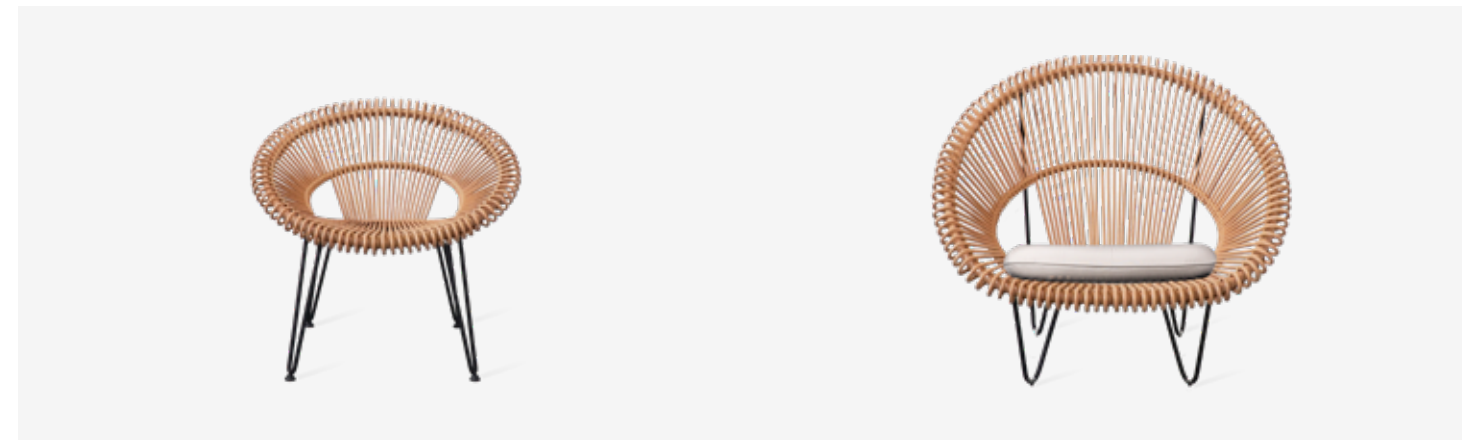

CRUZ LAZY CHAIR

SEAT natural rattan

BASE black powder coated steel

CUSHIONS 2 cm polyether foam
fabrics see page 106 - 107

CRUZ COCOON

SEAT natural rattan

BASE black powder coated steel

CUSHIONS 10 cm high resilience foam
fabric as shown: geneva moon white
other fabrics see page 106 - 107