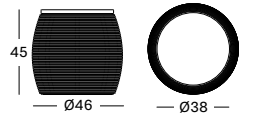

BASKET SIDE TABLE MEDIUM

design by Alain Gilles

MATERIALS natural varnished solid oak top
natural rattan basket
black powder coated steel frame