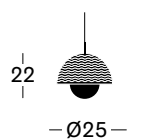

BULB SMALL

1. **MATERIALS** rattan lamp shade
   6W E27 LED bulb
2. natural rattan with white fabric cord
   - black rattan with black fabric cord

1. **COLOURS**
2. pure natural
   - black

ENDLESS

1. **MATERIALS** rattan lamp shade
   6W E27 LED bulb
2. natural rattan with white fabric cord
   - black rattan with black fabric cord

1. **COLOURS**
2. pure natural
   - black

BULB

1. **MATERIALS** rattan lamp shade
   6W E27 LED bulb
2. natural rattan with white fabric cord
   - black rattan with black fabric cord

1. **COLOURS**
2. pure natural
   - black

VIVI LAMP SMALL / LARGE

1. **MATERIALS** natural rattan lamp shade
   white fabric cord
   white ceiling fixture
   6W E27 LED bulb

FIREFLY SMALL

1. **MATERIALS** rattan lamp shade
   6W E27 LED bulb
2. natural rattan with white fabric cord
   - black rattan with black fabric cord

1. **COLOURS**
2. pure natural
   - black

SARI FLOOR LAMP SMALL / MEDIUM / LARGE

1. **MATERIALS** natural rattan lamp shade
   black powder coated steel base
   black fabric cord
   floor or table lamp: 4W E27 LED bulb
   medium/large: 6W E27 LED bulb

FIREFLY

1. **MATERIALS** rattan lamp shade
   6W E27 LED bulb
2. natural rattan with white fabric cord
   - black rattan with black fabric cord

1. **COLOURS**
2. pure natural
   - black

LUNA

1. **MATERIALS** natural rattan lamp shade
   brass strain relief clamp
   jute fabric cord
   brass ceiling fixture
   6W E27 LED bulb