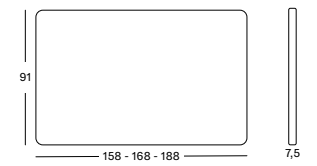

### LUCA HEADBOARD

- MATERIALS** lloyd loom upholstery  
plywood
- COLOURS** color as shown: nacré  
other loom colours see page 104 - 105
- SIZES** bed 140 - 150  
bed 160  
bed 180