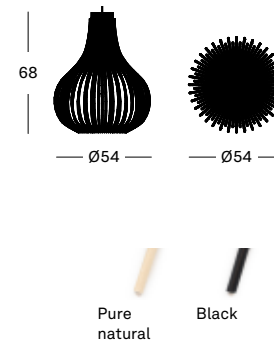

VIVI LAMP SMALL / LARGE

1. **MATERIALS** natural rattan lamp shade
   white fabric cord
   white ceiling fixture
   6W E27 LED bulb