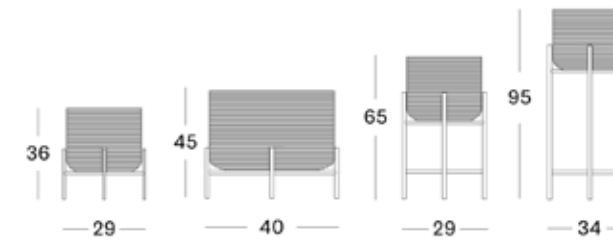

**DIMENSIONS**

**VIVI PLANT STAND SMALL / MEDIUM / LARGE / X-LARGE**

**MATERIALS** natural varnished rattan basket  
black power coated steel base

**DIMENSIONS**