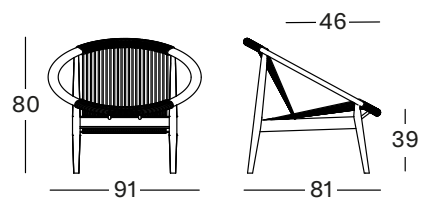

FRIDA LOUNGE CHAIR

SEAT polypropylene rope

FRAME

- natural teak / dune white rope
- natural teak / anthracite rope
- black brushed teak / onyx black rope

CUSHIONS 2 cm polyether foam back and seat
non-removable cover
fabrics see page 106 - 107