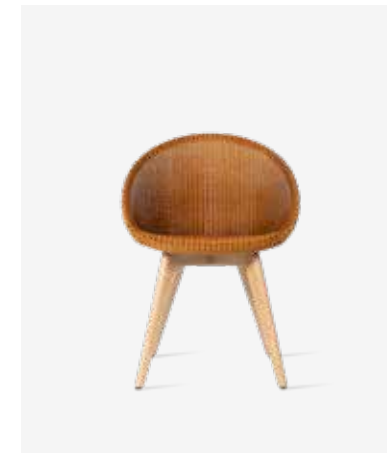

### AVRIL DINING CHAIR CANTILEVER BASE

- SEAT** lloyd loom seat  
 colour as shown: oyster  
 other loom colours see page 104 - 105
- BASE**
- black powder coated steel
  - brushed nickel steel
- CUSHIONS** 2 cm polyether foam filling
- FABRICS** see page 106 - 107

### AVRIL HB DINING CHAIR CANTILEVER BASE

- SEAT** lloyd loom seat  
 colour as shown: black  
 other loom colours see page 104 - 105
- BASE**
- black powder coated steel
  - brushed nickel steel
- CUSHION** 2 cm polyether foam filling
- FABRICS** see page 106 - 107

### JACK DINING CHAIR STEEL BASE

**SEAT** lloyd loom seat  
colour as shown: black  
other loom colours see page 104 - 105

**BASE** black powder coated steel

**CUSHIONS** 2 cm polyether foam filling

**FABRICS** see page 106 - 107