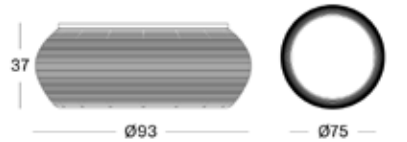

VIVI COFFEE TABLE

MATERIALS natural varnished veneer oak top
natural varnished rattan frame
COLOURS natural

ROZY SIDE TABLE

MATERIALS black hpl top
black powder coated steel frame