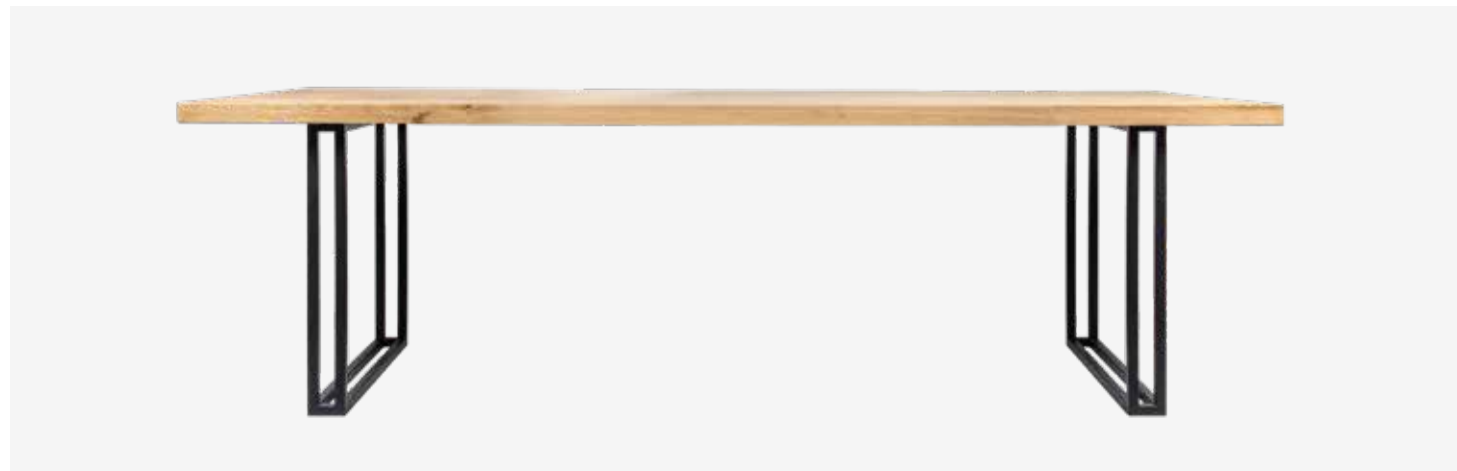

ACHILLE DINING TABLE

MATERIALS solid oak table top with a brushed rustic look and a straight edge. Black powder coated steel base.

GLIDES felt glides

FINISH brushed natural oak varnish

FRAME