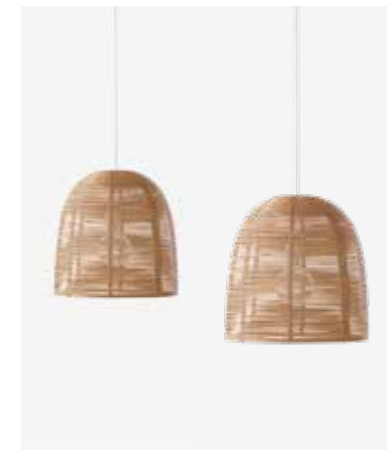

VIVI LAMP SMALL / LARGE

1. **MATERIALS** natural rattan lamp shade
   white fabric cord
   white ceiling fixture
   6W E27 LED bulb