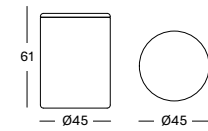

OLAF POUFFE

MATERIALS outer cover: fabric
filling: polystyrene beads
fabric as shown: coral
other fabrics see page 106 - 107