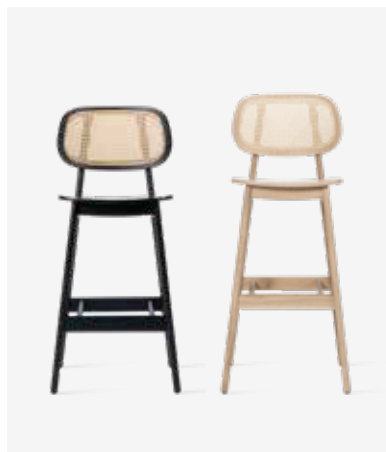

### LILY COUNTER / BAR STOOL OAK BASE

**SEAT** lloyd loom seat  
 colour as shown: grey wash  
 other loom colours see page 104 - 105

**BASE** natural varnished solid oak

### TEO BAR STOOL

**SEAT** beech plywood seat  
 colour: nearly black

**FRAME** black stained beech