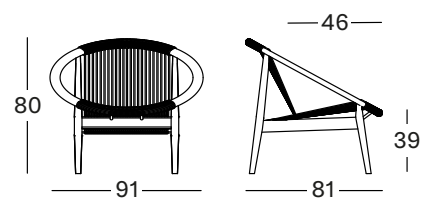

**CUSHIONS** 2 cm polyether foam back and seat  
non-removable cover  
fabrics see page 106 - 107

**FRIDA LOUNGE CHAIR**

**SEAT** polypropylene rope

**FRAME**

- natural teak / dune white rope
- natural teak / anthracite rope
- black brushed teak / onyx black rope