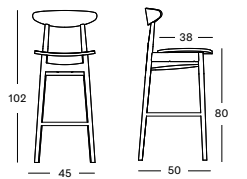

TEO BAR STOOL UPHOLSTERED

SEAT upholstered padded seat
colour: black vegan leather / nearly black

FRAME black stained beech

JOE COUNTER / BAR STOOL BLACK SLED BASE

SEAT lloyd loom seat
colour as shown: black
other loom colours see page 102-103

BASE black powder coated steel