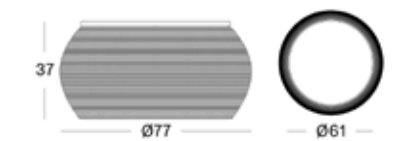

BASKET SIDE TABLE SMALL

design by Alain Gilles

MATERIALS natural varnished solid oak top
natural rattan basket
black powder coated steel frame

VIVI SIDE TABLE

MATERIALS natural varnished veneer oak top
natural varnished rattan frame

BASKET SIDE TABLE MEDIUM

design by Alain Gilles

MATERIALS natural varnished solid oak top
natural rattan basket
black powder coated steel frame

VIVI COFFEE TABLE

MATERIALS natural varnished veneer oak top
natural varnished rattan frame
COLOURS natural

ROZY SIDE TABLE

MATERIALS black hpl top
black powder coated steel frame

IVO SIDE TABLE

MATERIALS black hpl top
aluminium frame
black HDPE wicker
COLOURS black

ROZY COFFEE TABLE

MATERIALS black hpl top
black powder coated steel frame

IVO COFFEE TABLE

MATERIALS black hpl top
aluminium frame
black HDPE wicker
COLOURS black