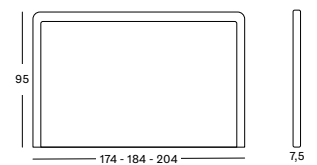

NEVADA HEADBOARD

1. **MATERIALS** lloyd loom upholstery
   plywood
2. **COLOURS** color as shown: nacré
   other loom colours see page 104 - 105
3. **SIZES** Bed 140 - 150
   Bed 160
   Bed 180