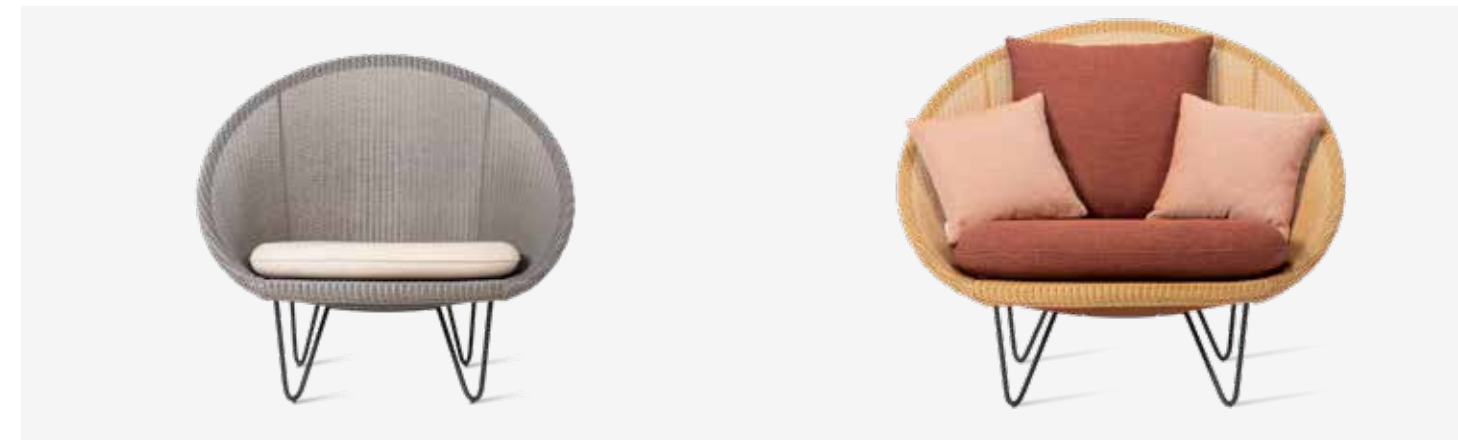

JOE COCOON

SEAT lloyd loom seat
rattan frame
colour as shown: grey wash
other loom colours see page 104 - 105

BASE black powder coated steel

CUSHIONS 8 cm high resilience foam
fabrics as shown: geneva moon white
other fabrics see page 106 - 107

JOE LOUNGE

SEAT lloyd loom seat
rattan frame
colour as shown: clear
other loom colours see page 104 - 105

BASE black powder coated steel

CUSHIONS 10 cm high resilience foam
fabrics as shown: spice and coral
other fabrics see page 106 - 107