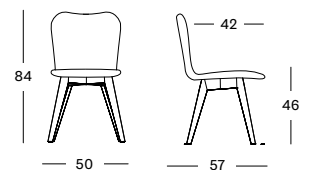

### LILY DINING CHAIR WOOD BASE

**SEAT** lloyd loom seat  
colour as shown: pure white  
other loom colours see page 104 - 105

- BASE**
- black wood base
  - oak base