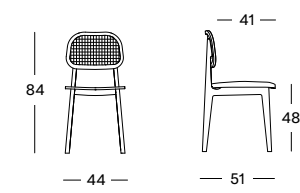

TITUS DINING CHAIR CANE SEAT

SEAT cane weave and plywood

BACKREST cane weave and plywood

1. **FINISH**
2. black stained and varnished oak
   - natural varnished oak
   - tobacco stained and varnished beech

TITUS DINING CHAIR PLYWOOD SEAT

SEAT plywood seat

BACKREST cane weave and plywood

1. **FINISH**
2. black stained and varnished oak
   - natural varnished oak
   - tobacco stained and varnished beech

TITUS DINING CHAIR UPHOLSTERED SEAT

SEAT upholstered seat
fabric as shown: black bouclé
other fabrics see page 106 - 107

BACKREST cane weave and plywood

1. **FINISH**
2. black stained and varnished solid oak
   - natural varnished oak
   - tobacco stained and varnished beech

TITUS DINING ARMCHAIR UPHOLSTERED SEAT

SEAT upholstered seat
fabric as shown: lime white bouclé
other fabrics see page 106 - 107

BACKREST cane weave and plywood

1. **FINISH**
2. black stained and varnished solid oak
   - natural varnished oak
   - tobacco stained and varnished beech

TEO DINING CHAIR UPHOLSTERED

NATURAL OAK padded seat in chestnut vegan leather
natural varnished solid oak (as shown)

NEARLY BLACK padded seat in black vegan leather
nearly black stained solid beech

TEO DINING ARMCHAIR UPHOLSTERED

NATURAL OAK padded seat in chestnut vegan leather
natural varnished solid oak (as shown)

NEARLY BLACK padded seat in black vegan leather
nearly black stained solid beech

LILY DINING CHAIR WOOD BASE

SEAT lloyd loom seat
colour as shown: pure white
other loom colours see page 104 - 105

1. **BASE**
2. black wood base
   - oak base

LILY DINING CHAIR STEEL A BASE

SEAT lloyd loom seat
colour as shown: black
other loom colours see page 104 - 105

BASE black powder coated steel