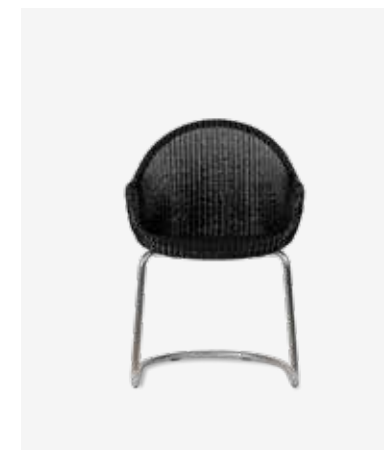

AVRIL HB DINING CHAIR CANTILEVER BASE

1. **SEAT** lloyd loom seat
   colour as shown: black
   other loom colours see page 104 - 105
2. **BASE**
3. black powder coated steel
   - brushed nickel steel
4. **CUSHION** 2 cm polyether foam filling
5. **FABRICS** see page 106 - 107