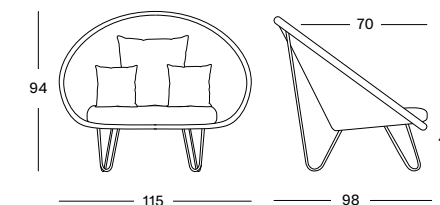

ALEX LOUNGE CHAIR

SEAT lloyd loom seat
colour as shown: clear
other loom colours see page 104 - 105

BASE natural varnished solid oak base

CUSHIONS 10 cm high resilience foam
fabrics as shown: geneva moon white
other fabrics see page 106 - 107

ALEX LOUNGE SOFA

SEAT lloyd loom seat
colour as shown: clear
other loom colours see page 104 - 105

BASE natural varnished solid oak base

CUSHIONS 10 cm high resilience foam
fabrics as shown: geneva moon white
other fabrics see page 106 - 107

JOE COCOON

SEAT lloyd loom seat
rattan frame
colour as shown: grey wash
other loom colours see page 104 - 105

BASE black powder coated steel

CUSHIONS 8 cm high resilience foam
fabrics as shown: geneva moon white
other fabrics see page 106 - 107

JOE LOUNGE

SEAT lloyd loom seat
rattan frame
colour as shown: clear
other loom colours see page 104 - 105

BASE black powder coated steel

CUSHIONS 10 cm high resilience foam
fabrics as shown: spice and coral
other fabrics see page 106 - 107