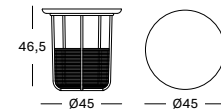

BASKET SIDE TABLE SMALL

design by Alain Gilles

MATERIALS natural varnished solid oak top
natural rattan basket
black powder coated steel frame

VIVI SIDE TABLE

MATERIALS natural varnished veneer oak top
natural varnished rattan frame

BASKET SIDE TABLE MEDIUM

design by Alain Gilles

MATERIALS natural varnished solid oak top
natural rattan basket
black powder coated steel frame

VIVI COFFEE TABLE

MATERIALS natural varnished veneer oak top
natural varnished rattan frame
COLOURS natural

ROZY SIDE TABLE

MATERIALS black hpl top
black powder coated steel frame

IVO SIDE TABLE

MATERIALS black hpl top
aluminium frame
black HDPE wicker
COLOURS black

ROZY COFFEE TABLE

MATERIALS black hpl top
black powder coated steel frame

IVO COFFEE TABLE

MATERIALS black hpl top
aluminium frame
black HDPE wicker
COLOURS black