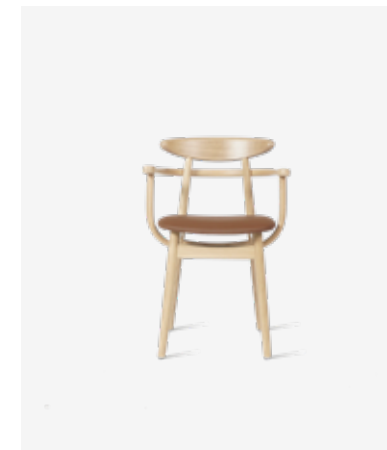

TEO DINING ARMCHAIR UPHOLSTERED

NATURAL OAK padded seat in chestnut vegan leather
natural varnished solid oak (as shown)

NEARLY BLACK padded seat in black vegan leather
nearly black stained solid beech