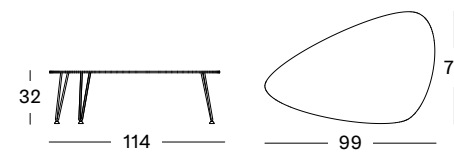

ROZY COFFEE TABLE

MATERIALS black hpl top
black powder coated steel frame

IVO COFFEE TABLE

MATERIALS black hpl top
aluminium frame
black HDPE wicker
COLOURS black