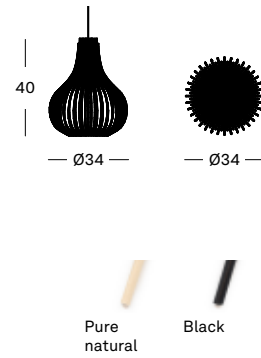

ENDLESS

1. **MATERIALS** rattan lamp shade
   6W E27 LED bulb
2. natural rattan with white fabric cord
   - black rattan with black fabric cord

1. **COLOURS**
2. pure natural
   - black