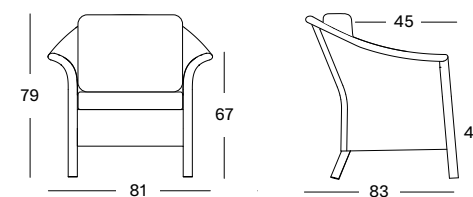

TOKYO

MATERIALS lloyd loom seat
rattan frame
colour as shown: oyster
other loom colours see page 104 - 105

CUSHION 9 cm high resilience foam
fabric as shown: geneva grey
other fabrics see page 106 - 107

VICTOR XL

SEAT lloyd loom seat
rattan frame
colour as shown: black
other loom colours see page 104 - 105

CUSHIONS 10 cm high resilience foam
fabrics as shown: geneva silvergrey
other fabrics see page 106 - 107

VICTOR LOUNGE CHAIR

SEAT lloyd loom seat
rattan frame
colour as shown: nacré
other loom colours see page 104 - 105

CUSHIONS 10 cm high resilience foam
fabric as shown: geneva silvergrey
other fabrics see page 106 - 107

VICTOR LOUNGE SOFA

SEAT lloyd loom seat
rattan frame
colour as shown: nacré
other loom colours see page 104 - 105

CUSHIONS 10 cm high resilience foam
fabric as shown: geneva silvergrey
other fabrics see page 106 - 107