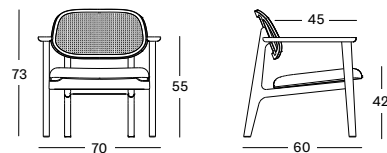

TITUS LOUNGE CHAIR
black stained oak | black vegan leather