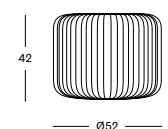

KUBO LAUNDRY BASKET

MATERIALS lloyd loom upholstery
wood frame
removable laundry bag

COLOURS colour as shown: pure white
other loom colours see page 104 - 105

LAURA LAUNDRY BASKET

MATERIALS lloyd loom upholstery
wood frame
removable laundry bag

COLOURS colour as shown: pure white
other loom colours see page 104 - 105

OLAF POUFFE

MATERIALS outer cover: fabric
filling: polystyrene beads
fabric as shown: coral
other fabrics see page 106 - 107

OTTO POUFFE

MATERIALS outer cover: crochet
filling: polystyrene beads
colour as shown: taupe

COLOURS

- taupe
- moss
- terracotta
- charcoal