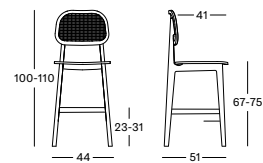

AVRIL COUNTER / BAR STOOL OAK BASE

SEAT lloyd loom seat
colour as shown: pebble
other loom colours see page 104 - 105

BASE natural varnished solid oak

TEO COUNTER STOOL

SEAT plywood seat
colour as shown: nearly black stained solid beech

FRAME solid beech

FINISH

- nearly black stained solid beech
- natural varnished solid oak

LILY COUNTER / BAR STOOL OAK BASE

SEAT lloyd loom seat
colour as shown: grey wash
other loom colours see page 104 - 105

BASE natural varnished solid oak

TEO BAR STOOL

SEAT beech plywood seat
colour: nearly black

FRAME black stained beech

TITUS COUNTER / BAR STOOL

SEAT plywood seat

FRAME

- black stained oak
- natural varnished oak
- tobacco stained beech

TEO BAR STOOL UPHOLSTERED

SEAT upholstered padded seat
colour: black vegan leather / nearly black

FRAME black stained beech

JOE COUNTER / BAR STOOL BLACK SLED BASE

SEAT lloyd loom seat
colour as shown: black
other loom colours see page 102-103

BASE black powder coated steel