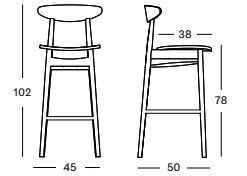

TITUS COUNTER / BAR STOOL

SEAT plywood seat

FRAME

- black stained oak
- natural varnished oak
- tobacco stained beech