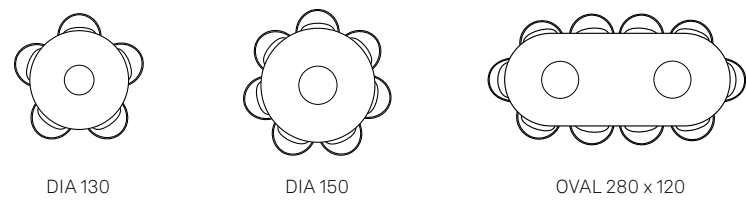

SEATING POSSIBILITIES