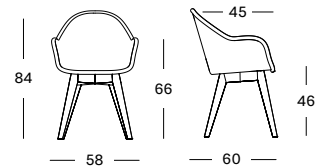

AVRIL HB DINING CHAIR WOOD BASE

1. **SEAT** lloyd loom seat
   colour as shown: pure white
   other loom colours see page 104 - 105
2. **BASE**
3. black stained hardwood
   - natural varnished solid oak
4. **CUSHION** 2 cm polyether foam filling
5. **FABRICS** see page 106 - 107