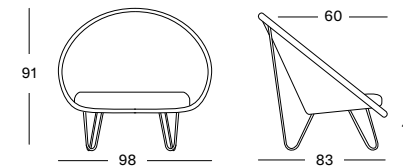

ALEX LOUNGE CHAIR

SEAT lloyd loom seat
colour as shown: clear
other loom colours see page 104 - 105

BASE natural varnished solid oak base

CUSHIONS 10 cm high resilience foam
fabrics as shown: geneva moon white
other fabrics see page 106 - 107

ALEX LOUNGE SOFA

SEAT lloyd loom seat
colour as shown: clear
other loom colours see page 104 - 105

BASE natural varnished solid oak base

CUSHIONS 10 cm high resilience foam
fabrics as shown: geneva moon white
other fabrics see page 106 - 107

JOE COCOON

SEAT lloyd loom seat
rattan frame
colour as shown: grey wash
other loom colours see page 104 - 105

BASE black powder coated steel

CUSHIONS 8 cm high resilience foam
fabrics as shown: geneva moon white
other fabrics see page 106 - 107

JOE LOUNGE

SEAT lloyd loom seat
rattan frame
colour as shown: clear
other loom colours see page 104 - 105

BASE black powder coated steel

CUSHIONS 10 cm high resilience foam
fabrics as shown: spice and coral
other fabrics see page 106 - 107