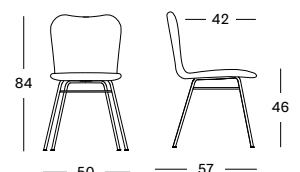

TITUS DINING CHAIR CANE SEAT

SEAT cane weave and plywood

BACKREST cane weave and plywood

1. **FINISH**
2. black stained and varnished oak
   - natural varnished oak
   - tobacco stained and varnished beech

TITUS DINING CHAIR PLYWOOD SEAT

SEAT plywood seat

BACKREST cane weave and plywood

1. **FINISH**
2. black stained and varnished oak
   - natural varnished oak
   - tobacco stained and varnished beech

TITUS DINING CHAIR UPHOLSTERED SEAT

SEAT upholstered seat
fabric as shown: black bouclé
other fabrics see page 106 - 107

BACKREST cane weave and plywood

1. **FINISH**
2. black stained and varnished solid oak
   - natural varnished oak
   - tobacco stained and varnished beech

TITUS DINING ARMCHAIR UPHOLSTERED SEAT

SEAT upholstered seat
fabric as shown: lime white bouclé
other fabrics see page 106 - 107

BACKREST cane weave and plywood

1. **FINISH**
2. black stained and varnished solid oak
   - natural varnished oak
   - tobacco stained and varnished beech

TEO DINING CHAIR UPHOLSTERED

NATURAL OAK padded seat in chestnut vegan leather
natural varnished solid oak (as shown)

NEARLY BLACK padded seat in black vegan leather
nearly black stained solid beech

TEO DINING ARMCHAIR UPHOLSTERED

NATURAL OAK padded seat in chestnut vegan leather
natural varnished solid oak (as shown)

NEARLY BLACK padded seat in black vegan leather
nearly black stained solid beech

LILY DINING CHAIR WOOD BASE

SEAT lloyd loom seat
colour as shown: pure white
other loom colours see page 104 - 105

1. **BASE**
2. black wood base
   - oak base

LILY DINING CHAIR STEEL A BASE

SEAT lloyd loom seat
colour as shown: black
other loom colours see page 104 - 105

BASE black powder coated steel