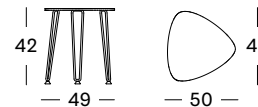

IVO SIDE TABLE

MATERIALS black hpl top
aluminium frame
black HDPE wicker
COLOURS black