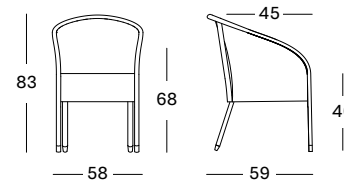

VICTOR DINING CHAIR

SEAT lloyd loom seat
colour as shown: snow wash
other loom colours see page 104 - 105

BASE painted rattan

CUSHIONS 2 cm polyether foam filling

FABRICS see page 106 - 107