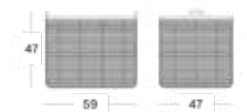

VIVI BASKET

1. **MATERIALS** rattan basket
2. **COLOURS** natural