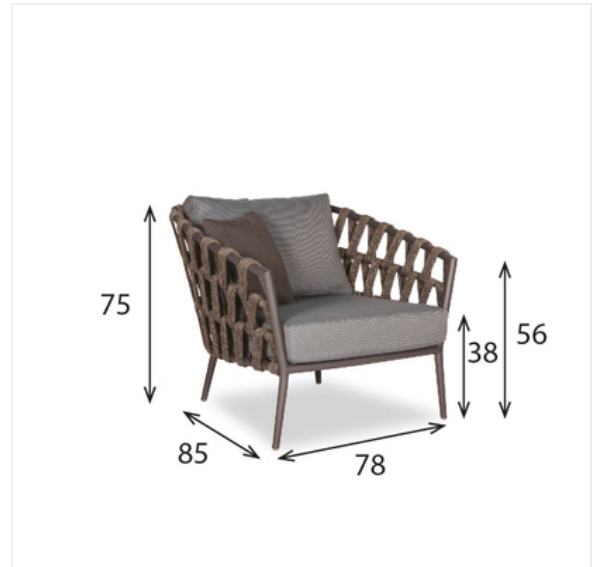

VINCENT SHEPPARD

Leo Lounge Chair GC034

OUTDOOR

Code	GC034
Sizes (cm)	Total height: 75 Width: 78 Seat height: 38 Depth: 85 Height armrests: 56
Upholstery	Polyester wicker
Frame	Powder coated aluminium frame
Cushion	Removable cover. Filling: 12cm outdoor foam.
Weather instructions	

Colours

- Lava | S013

Fabrics

- Sunbrella | Black
- Mineral Blue
- London Stone
- Lopi Coconut
- Savane Zinc
- Charron
- Shingles
- Cloudy Grey
- Savane Coconut
- Sooty
- Canvas
- Dark Smoke
- Choose your own fabric
- Lopi Storm
- Lin
- Forest Green
- Sunbrella | White