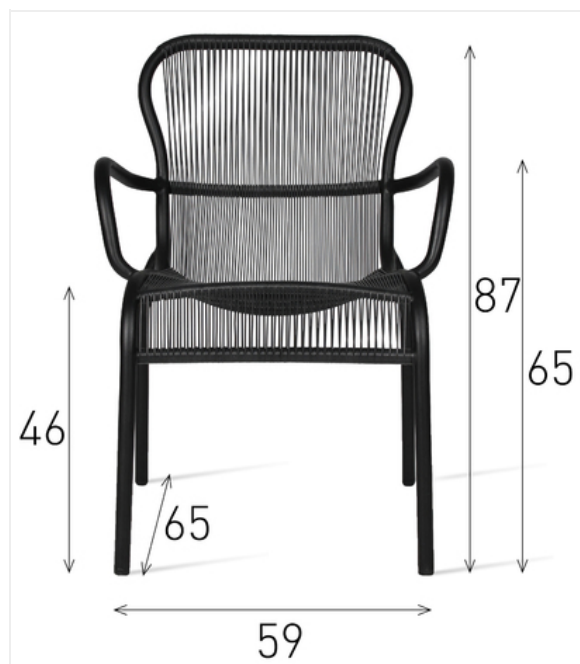

VINCENT SHEPPARD

Loop dining chair | Black
GC S74

OUTDOOR

| | |
|----------------------|---|
| Code | GC S74 |
| Sizes (cm) | Total height: 87 Width: 59 Seat height: 46 Depth: 65 Height armrests: 65 |
| Upholstery | Polyethylene wicker |
| Glides | Nylon glides |
| Frame | Powder coated aluminum frame. |
| Maintenance | A quick wash with a non-foaming mild detergent every three months, will do the trick. |
| Weather instructions |  |