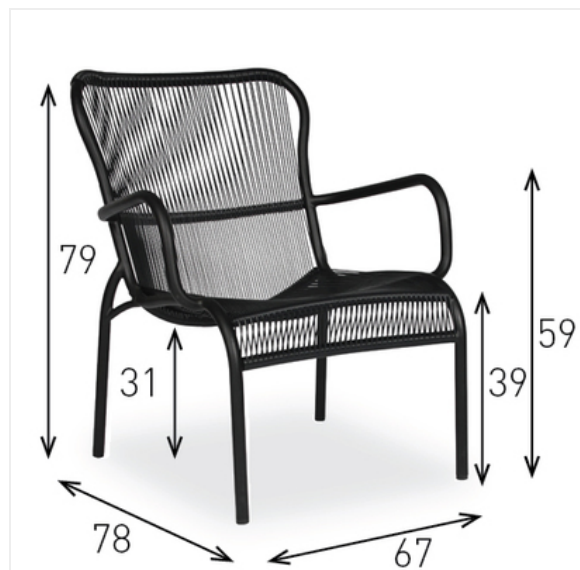

VINCENT SHEPPARD

Loop Lounge Chair | Black GC S70

OUTDOOR

Code	GC S70
Sizes (cm)	Total height: 79 Width: 67 Seat height: 39 Depth: 78 Height armrests: 59
Upholstery	Polyethylene wicker
Glides	Nylon glides
Frame	Powder coated aluminum frame.
Maintenance	A quick wash with a non-foaming mild detergent every three months, will do the trick.
Weather instructions	

Colours

- Black | SY 08

Vincent Sheppard - Industriepark 5 - 8587 Spiere - Belgium