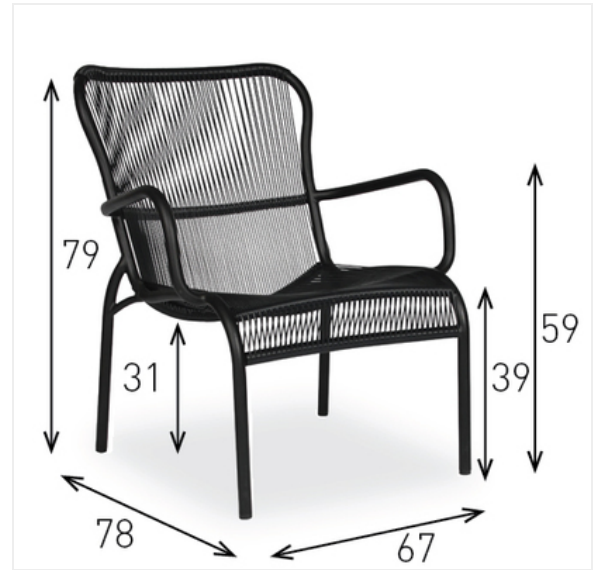

# VINCENT SHEPPARD

## Loop Lounge Chair | Black GC S70

OUTDOOR

Code	GC S70
Sizes (cm)	Total height: 79 Width: 67 Seat height: 39 Depth: 78 Height armrests: 59
Upholstery	Polyethylene wicker
Glides	Nylon glides
Frame	Powder coated aluminum frame.
Maintenance	A quick wash with a non-foaming mild detergent every three months, will do the trick.
Weather instructions	