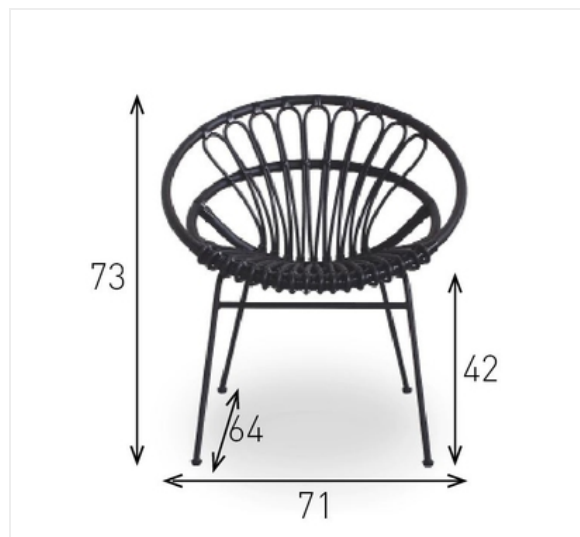

VINCENT SHEPPARD

Roxanne | Black
GC S72

OUTDOOR

| | |
|----------------------|------------------------------------------------------------------------------------------------------------------------------------------------------------------------------------|
| Code | GC S72 |
| Sizes (cm) | Total height: 73 Width: 71 Seat height: 42 Depth: 64 |
| Upholstery | Polyethylene wicker |
| Glides | Adjustable and tilting nylon glides |
| Frame | Seat: aluminum frame base: hot dip galvanized and black powder coated steel |
| Maintenance | a quick wash with a non-foaming mild detergent every three months, will do the trick. A soft nylon brush or a low pressure air hose can also be used to clean between the weaving. |
| Quality | Recyclable resin (HDPE) |
| Weather instructions |  |