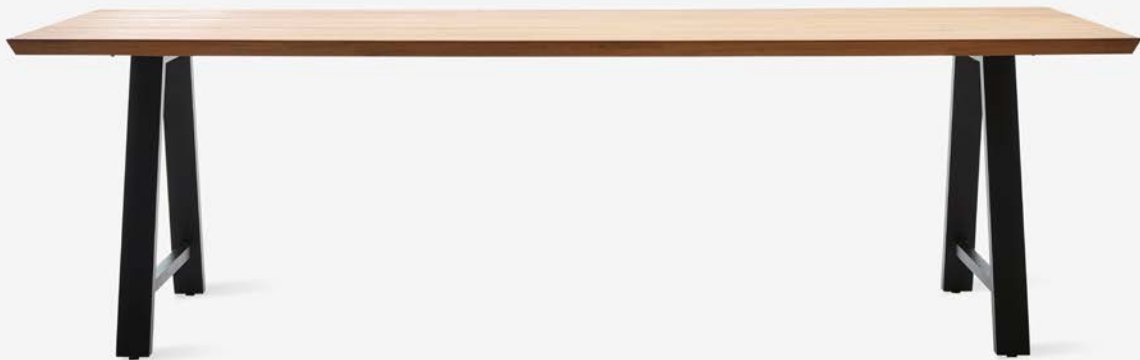

VINCENT
SHEPPARD

MATTEO DINING TABLE

MATTEO DINING TABLE

Product type

- Dining table 215 cm (GT080)
- Dining table 285 cm (GT081)

Material

- Fine-sanded untreated solid teak
- Black powder coated aluminium base

About

Matteo will take your summer dinner parties to the next level. The table's warm teak top balances out its bolder powder coated aluminium frame, which gives Matteo a unique texture and well-balanced look. Regarding the table top, the three wide slats of teak make Matteo stand out from any other outdoor table and give character to your dining area. Combine your table with the Light My Table lighting garland in order to magically create a cosy area for endless conversations filled with laughter.

Available base and top colour

Black

Untreated teak

Dimensions

MATTEO DINING TABLE 215 CM / 285 CM

MATTEO DINING TABLE 215 CM / 285 CM

MATTEO DINING TABLE 215 CM

EDGARD DINING CHAIR STEEL A BASE
BLACK