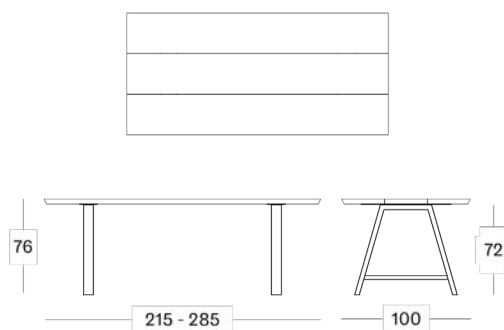

VINCENT
SHEPPARD

MATTEO DINING TABLE

MATTEO DINING TABLE

Product type

- Dining table 215 cm (GT080)
- Dining table 285 cm (GT081)

Material

- Fine-sanded untreated solid teak
- Black powder coated aluminium base

Available base and top colour

Black

Untreated teak

Dimensions

MATTEO DINING TABLE 215 CM / 285 CM

MATTEO DINING TABLE 215 CM / 285 CM

MATTEO DINING TABLE 215 CM

EDGARD DINING CHAIR STEEL A BASE
BLACK