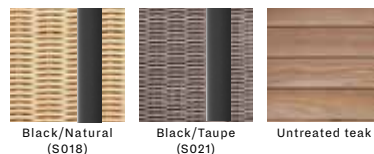

Cushion code

- C*105 (Wicked dining chair)
- Q*037 (Wicked lounge chair)
- Q*036 (Wicked lounge sofa)

*= cat. B/C/G/COM

Throw pillows

- C*92 (40x40cm)
- C*67 (45x50cm)
- C*95 (set of 2, 35x35cm)

*= cat. B/C/G/COM

About

The outdoor Wicked collection by Brussels-based designer Alain Gilles focusses on a modern and graphic interpretation of the classic rattan chair. By combining the warm, handwoven rattan with the aluminum frame, Alain Gilles evokes a discussion between craftsmanship on the one hand, and a daring, industrial aesthetic on the other hand.

Materials & care

- **Dining chair, lounge chair and lounge sofa:** polyethylene wicker and a powder coated aluminium frame. Each piece is handwoven by skilled craftsmen in Indonesia.
- Clean with a damp cloth and non-foaming mild detergent every three months. A soft nylon brush or a low pressure air hose can also be used to clean between the weaving.
- **Tables:** untreated teak table top and a powder coated aluminium frame.
- Left outdoors, the colour of untreated teak will change to an attractive silver grey, aided only by an occasional wash with warm soapy water in order to discourage moss.

Colours

The Wicked collection is available in the colour combinations Black/Natural and Black/Taupe. The dining table only comes in Charcoal.

Fabrics

- Cushions are filled with Quick Dry foam for optimal moisture and air regulation.
- All available cushion fabrics are shown below. The recommended fabric for the Wicked lounge chair and sofa in Black/Natural is Forest Green (D0101). For the colour combination Black/Taupe we recommend the fabrics Savane Coconut (S2222) & Lopi Coconut (S2323).
- Throw pillows are available as well.