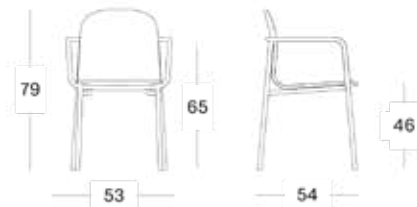

Cushion code

- C*105 (Wicked dining chair)
- Q*037 (Wicked lounge chair)
- Q*036 (Wicked lounge sofa)

*= cat. B/C/G/COM

Throw pillows

- C*92 (40x40cm)
- C*67 (45x50cm)
- C*95 (set of 2, 35x35cm)

*= cat. B/C/G/COM

Dimensions

Wicked dining chair

Wicked lounge chair

Wicked Coffee table

Wicked side table

Wicked lounge sofa

Wicked dining table

WICKED DINING CHAIR
BLACK/TAUPE