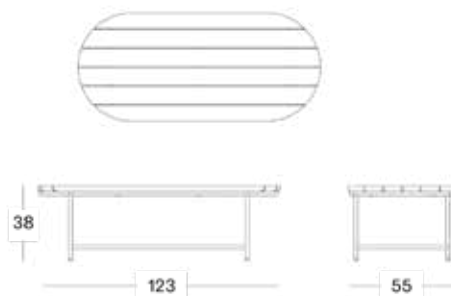

Cushion code

- C*105 (Wicked dining chair)
- Q*037 (Wicked lounge chair)
- Q*036 (Wicked lounge sofa)

*= cat. B/C/G/COM

Throw pillows

- C*92 (40x40cm)
- C*67 (45x50cm)
- C*95 (set of 2, 35x35cm)

*= cat. B/C/G/COM

Dimensions

Wicked dining chair

Wicked lounge chair

Wicked Coffee table

Wicked side table

Wicked lounge sofa

Wicked dining table

WICKED DINING CHAIR
BLACK/TAUPE