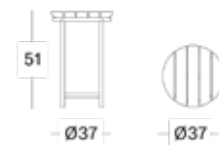

Cushion code

- C*105 (Wicked dining chair)
- Q*037 (Wicked lounge chair)
- Q*036 (Wicked lounge sofa)

*= cat. B/C/G/COM

Throw pillows

- C*92 (40x40cm)
- C*67 (45x50cm)
- C*95 (set of 2, 35x35cm)

*= cat. B/C/G/COM

Dimensions

Wicked dining chair

Wicked lounge chair

Wicked Coffee table

Wicked side table

Wicked lounge sofa

Wicked dining table

WICKED DINING CHAIR
BLACK/TAUPE