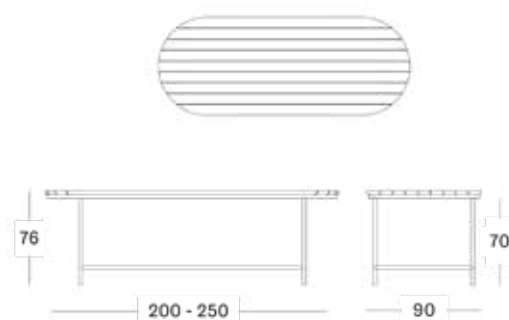

Cushion code

- C*105 (Wicked dining chair)
- Q*037 (Wicked lounge chair)
- Q*036 (Wicked lounge sofa)

*= cat. B/C/G/COM

Throw pillows

- C*92 (40x40cm)
- C*67 (45x50cm)
- C*95 (set of 2, 35x35cm)

*= cat. B/C/G/COM

Dimensions

Wicked dining chair

Wicked lounge chair

Wicked Coffee table

Wicked side table

Wicked lounge sofa

Wicked dining table

WICKED DINING CHAIR
BLACK/TAUPE