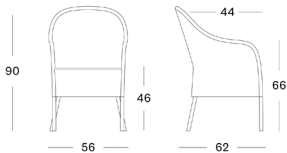

VINCENT SHEPPARD

MIA DINING CHAIRS

PRODUCT DATA SHEET

MIA DINING CHAIR

MIA OLD LACE

MIA

frame	aluminium
frame finish	black powder coated
upholstery	synthetic wicker
colour	old lace
glides	transparent nylon

DIMENSIONS

CUSHION

foam	4 cm polyether foam
removable	yes
fabrics	see fabric data sheet for more info

PROTECTIVE COVERS

dining chair	PC001
---------------------	-------

VARIANTS

MIA	ITEM CODE	FINISH	PACKAGE DIMENSION (cm/inch)		CBM (m ³ /ft ³)	WEIGHT (kg/lb)
dining chair	GD002S007	old lace	93 x 58 x 64	37 x 23 x 25	0,35 12.2	10 22.1