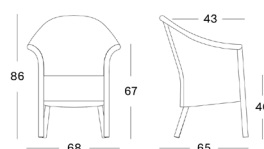

VARIANTS

KENZO	ITEM CODE	FINISH	PACKAGE DIMENSION (cm/inch)		CBM (m ³ /ft ³)	WEIGHT (kg/lb)
dining chair	GD004S007	old lace	89 x 72 x 68	35 x 28 x 27	0,44 15.39	11 24.25

DIMENSIONS

CUSHION

foam	dining chair	4 cm polyether foam
removable	yes	
fabrics	see fabric data sheet for more info	