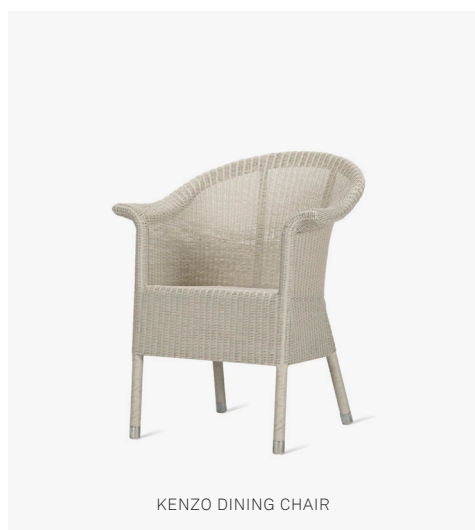

VINCENT SHEPPARD

KENZO COLLECTION

PRODUCT DATA SHEET

KENZO DINING CHAIR

KENZO

frame	aluminium
upholstery	synthetic wicker
colours	old lace
ferulles	black base black nylon
	stainless steel base transparent nylon

SEAT COLOURS

OLD LACE
WICKER

PROTECTIVE COVERS

dining chair	PC001
---------------------	-------

MAINTENANCE AND CARE

SYNTHETIC WEAVE

For our all-weather outdoor collection, we use multiple synthetic materials, including polyethylene, polypropylene, HDPE wicker and HPL.

VARIANTS

KENZO	ITEM CODE	FINISH	PACKAGE DIMENSION (cm/inch)		CBM (m ³ /ft ³)	WEIGHT (kg/lb)
dining chair	GD004S007	old lace	89 x 72 x 68	35 x 28 x 27	0,44 15.39	11 24.25

DIMENSIONS

CUSHION

foam	dining chair	4 cm polyether foam
removable	yes	
fabrics	see fabric data sheet for more info	