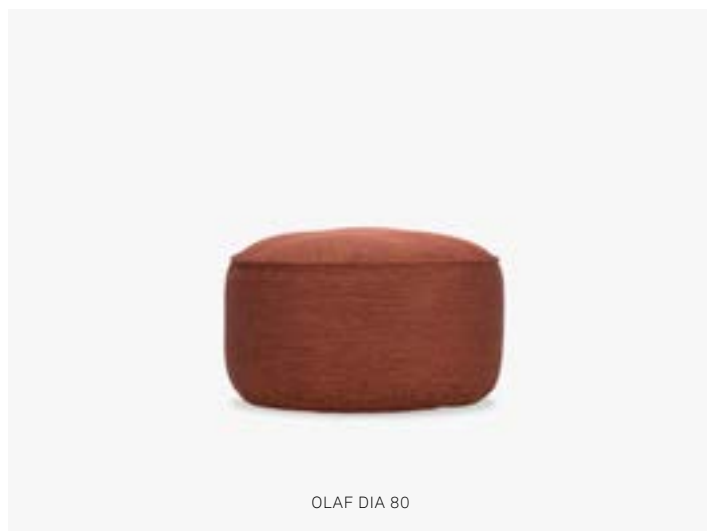

VINCENT SHEPPARD

OLAF POUFFES

PRODUCT DATA SHEET

OLAF DIA 50

OLAF DIA 80

OLAF

- cover** available in all Vincent sheppard fabrics or com fabrics delivered by client
see [fabric data sheet](#) for more info
- filling** polyester bag filled with polystyrene beads
- removable** yes

DIMENSIONS

VARIANTS

OLAF	ITEM CODE	FINISH	PACKAGE DIMENSION (cm/inch)		CBM (m ³ /ft ³)	WEIGHT (kg/lb)
dia 50	PF001	fabric cat b,c, g or com	51 x 51 x 41	20 x 20 x 16	0,09 3.03	6,1 13.45
dia 80	PF002	fabric cat b,c, g or com	81 x 81 x 41	32 x 32 x 16	0,14 4.81	10 22.5