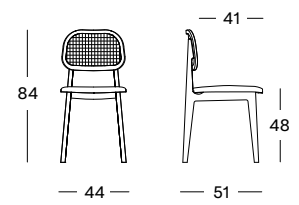

UPHOLSTERED SEAT

foam	3 cm High Resilience foam
removable	no
standard	Black bouclé or Lime white bouclé
fabrics	see fabric data sheet for more info

DIMENSIONS

CANE/PLYWOOD

UPHOLSTERED

FRAME COLOURS

BLACK STAINED OAK NATURAL VARNISHED OAK TOBACCO STAINED BEECH

VARIANTS

MODEL	ITEM CODE	FINISH	PACKAGE DIMENSION (cm/inch) packaged per two pieces		CBM (m ³ /ft ³)	WEIGHT (kg/lb)	
black oak	DC054C015C001	cane seat					
black oak	DC054C015C015	plywood seat					
black oak	DC054C015C0000	upholstered seat					
natural oak	DC054C016C001	cane seat					
natural oak	DC054C016C015	plywood seat	96 x 60 x 50	38 x 24 x 20	0.29	10.40	14.2 31.3
natural oak	DC054C016C0000	upholstered seat					
tobacco beech	DC054C017C001	cane seat					
tobacco beech	DC054C017C017	plywood seat					
tobacco beech	DC054C017C0000	upholstered seat					