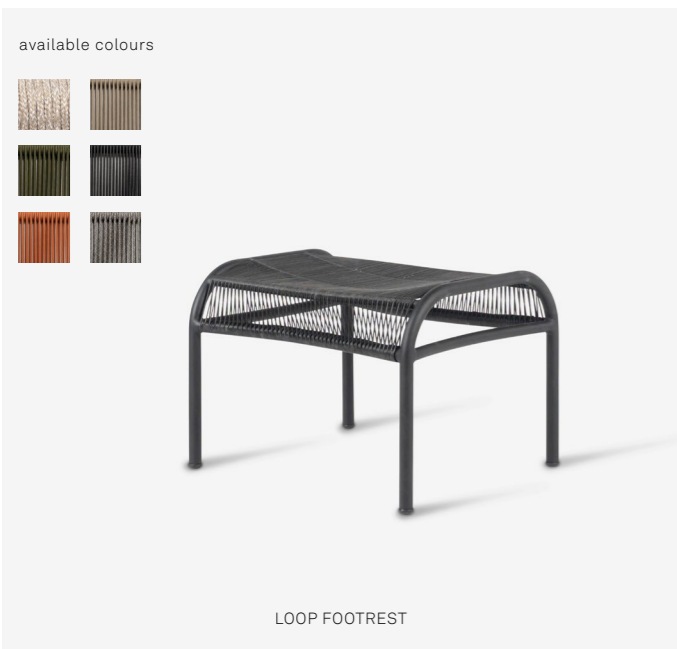

VINCENT SHEPPARD

Loop collection

Product data sheet

LOOP

- frame** aluminium
- frame finish** powder coated in Dune white, Taupe, Moss, Terracotta, Fossil grey, Black
- rope** polypropylene rope or polyethylene fibre
- rope color** polypropylene polyethylene
dune white black
taupe
moss
terracotta
fossil grey
- glides** nylon (matching frame colour)

CUSHION

- foam** dining chair: 2 cm polyether foam
loung chair: 2 cm polyether foam
sunlounger: 3 cm polyether foam
- removable** yes
- fabrics** see fabric data sheet for more info

COLOURS

PROTECTIVE COVERS

- dining chair (4x) PC020
- loung chair (2x) PC002

DIMENSIONS

MAINTENANCE AND CARE

OUTDOOR ROPE

Our rope is made of polypropylene fibres. Just like our other synthetic materials, the rope is designed to withstand any weather condition and can be left outside all year long.

IN THIS COLLECTION

LOOP	ITEM CODE	FINISH	PACKAGE DIMENSION (cm/inch)		CBM (m ³ /ft ³)	WEIGHT (kg/lb)		
dining chair	GD078A045S045	dune white	110 x 92 x 67	24 x 35 x 26	0,68	24	6,1	13.45
	GD078A011S011	taupe						
	GD078A016S016	moss						
	GD078A028S028	terracotta						
	GD078A033S033	fossil grey						
	GD078A007S008	black						
lounge chair	GC079A045S045	dune white	69 x 93 x 78	27 x 37 x 31	0,50	17,7	7,3	16.09
	GC079A011S011	taupe						
	GC079A016S016	moss						
	GC079A028S028	terracotta						
	GC079A033S033	fossil grey						
	GC079A007S008	black						
footrest	GC080A045S045	dune white	48 x 56 x 56	19 x 22 x 22	0,15	5.32	5,4	11.90
	GC080A011S011	taupe						
	GC080A033S033	fossil grey						
	GC080A007S008	black						
side table	GT065A045S045	dune white	48 x 56 x 56	19 x 22 x 22	0,15	5.32	8,3	18.30
	GT065A011S011	taupe						
	GT065A016S016	moss						
	GT065A028S028	terracotta						
	GT065A033S033	fossil grey						
	GT065A007S008	black						
sunlounger	GC078A045S045	dune white	43 x 202 x 70	17 x 80 x 28	0,6	21.2	5,3	11.68
	GC078A011S011	taupe						
	GC078A007S008	black						
	GC078A033S033	fossil grey						