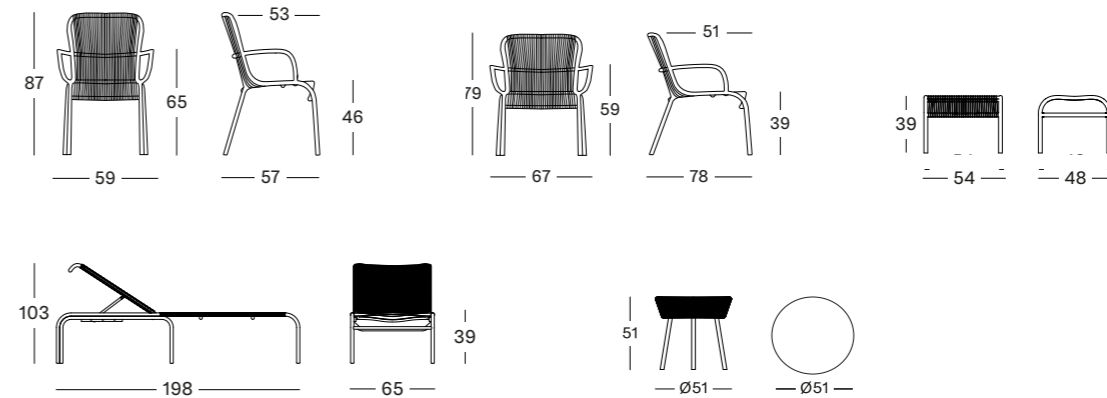

CUSHION

- foam** dining chair: 2 cm polyether foam
loung chair: 2 cm polyether foam
sunlounger: 3 cm polyether foam
- removable** yes
- fabrics** see fabric data sheet for more info

COLOURS

PROTECTIVE COVERS

- dining chair (4x) PC020
- loung chair (2x) PC002

DIMENSIONS

MAINTENANCE AND CARE

OUTDOOR ROPE

Our rope is made of polypropylene fibres. Just like our other synthetic materials, the rope is designed to withstand any weather condition and can be left outside all year long.

IN THIS COLLECTION

LOOP	ITEM CODE	FINISH	PACKAGE DIMENSION (cm/inch)		CBM (m ³ /ft ³)	WEIGHT (kg/lb)		
dining chair	GD078A045S045	dune white	110 x 92 x 67	24 x 35 x 26	0,68	24	6,1	13.45
	GD078A011S011	taupe						
	GD078A016S016	moss						
	GD078A028S028	terracotta						
	GD078A033S033	fossil grey						
	GD078A007S008	black						
lounge chair	GC079A045S045	dune white	69 x 93 x 78	27 x 37 x 31	0,50	17,7	7,3	16.09
	GC079A011S011	taupe						
	GC079A016S016	moss						
	GC079A028S028	terracotta						
	GC079A033S033	fossil grey						
	GC079A007S008	black						
footrest	GC080A045S045	dune white	48 x 56 x 56	19 x 22 x 22	0,15	5.32	5,4	11.90
	GC080A011S011	taupe						
	GC080A033S033	fossil grey						
	GC080A007S008	black						
side table	GT065A045S045	dune white	48 x 56 x 56	19 x 22 x 22	0,15	5.32	8,3	18.30
	GT065A011S011	taupe						
	GT065A016S016	moss						
	GT065A028S028	terracotta						
	GT065A033S033	fossil grey						
	GT065A007S008	black						
sunlounger	GC078A045S045	dune white	43 x 202 x 70	17 x 80 x 28	0,6	21.2	5,3	11.68
	GC078A011S011	taupe						
	GC078A007S008	black						
	GC078A033S033	fossil grey						