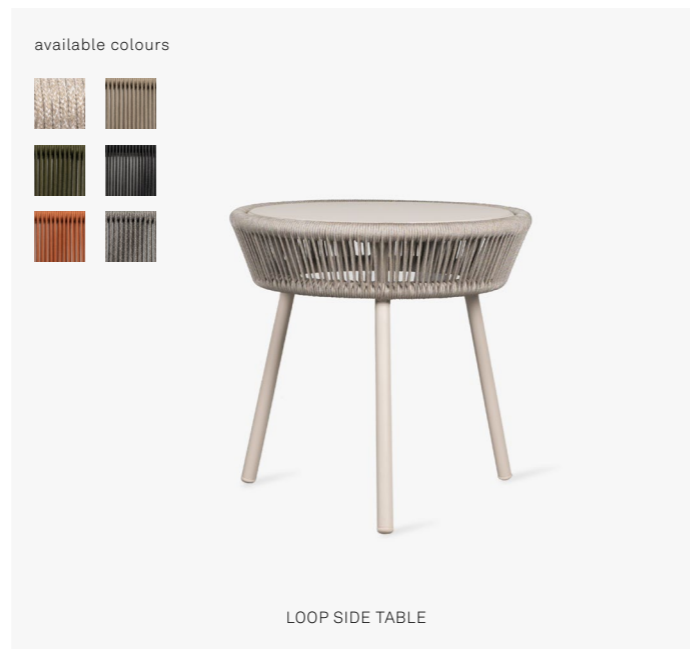

VINCENT SHEPPARD

Loop collection

Product data sheet

LOOP

- frame** aluminium
- frame finish** powder coated in Dune white, Taupe, Moss, Terracotta, Fossil grey, Black
- rope** polypropylene rope or polyethylene fibre
- rope color** polypropylene polyethylene
dune white black
taupe
moss
terracotta
fossil grey
- glides** nylon (matching frame colour)

- dining chair (4x) PC020
- loung chair (2x) PC002

DIMENSIONS

MAINTENANCE AND CARE

OUTDOOR ROPE

Our rope is made of polypropylene fibres. Just like our other synthetic materials, the rope is designed to withstand any weather condition and can be left outside all year long.

IN THIS COLLECTION

LOOP	ITEM CODE	FINISH	PACKAGE DIMENSION (cm/inch)		CBM (m ³ /ft ³)	WEIGHT (kg/lb)		
dining chair	GD078A045S045	dune white	110 x 92 x 67	24 x 35 x 26	0,68	24	6,1	13.45
	GD078A011S011	taupe						
	GD078A016S016	moss						
	GD078A028S028	terracotta						
	GD078A033S033	fossil grey						
	GD078A007S008	black						
lounge chair	GC079A045S045	dune white	69 x 93 x 78	27 x 37 x 31	0,50	17,7	7,3	16.09
	GC079A011S011	taupe						
	GC079A016S016	moss						
	GC079A028S028	terracotta						
	GC079A033S033	fossil grey						
	GC079A007S008	black						
footrest	GC080A045S045	dune white	48 x 56 x 56	19 x 22 x 22	0,15	5.32	5,4	11.90
	GC080A011S011	taupe						
	GC080A033S033	fossil grey						
	GC080A007S008	black						
side table	GT065A045S045	dune white	48 x 56 x 56	19 x 22 x 22	0,15	5.32	8,3	18.30
	GT065A011S011	taupe						
	GT065A016S016	moss						
	GT065A028S028	terracotta						
	GT065A033S033	fossil grey						
	GT065A007S008	black						
sunlounger	GC078A045S045	dune white	43 x 202 x 70	17 x 80 x 28	0,6	21.2	5,3	11.68
	GC078A011S011	taupe						
	GC078A007S008	black						
	GC078A033S033	fossil grey						